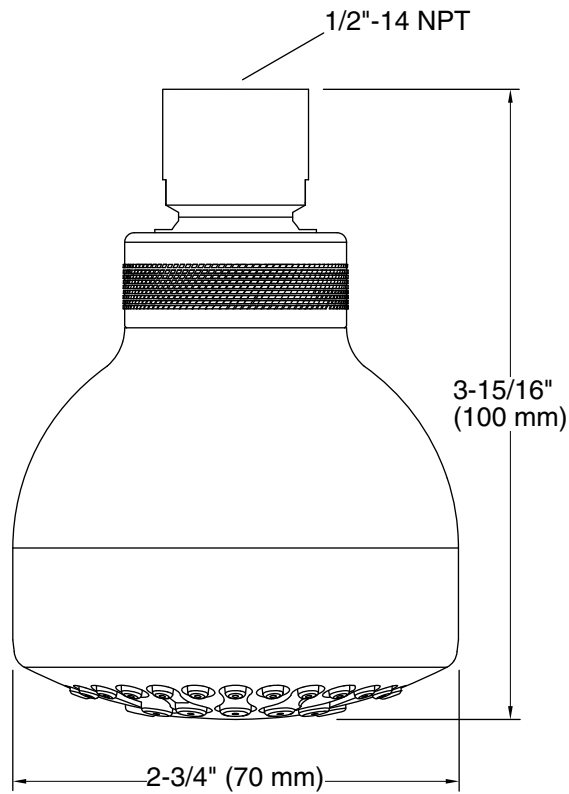

Technical Information

All product dimensions are nominal.

Showerhead/Body Spray:

Rated maximum flow: 1.75 gal/min (6.6 l/min)

Notes

Install this product according to the installation guide.