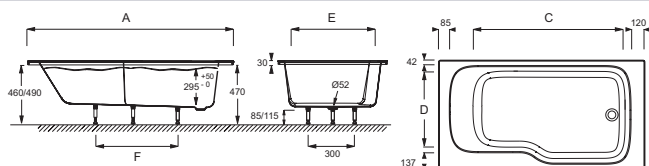

CE6D065R

Collection: MALICE

Finish*:

00 - White

Main features:

Features

- DIMENSIONS: 170 x 90 x 50 cm
- MATERIAL: Acrylic
- VOLUME (L): 309/239
- WASTE DIAMETER: 5,2
- FEET: Supplied
- WASTE : Founi
- OPTIONAL COORDINATING BATHTHSCREEN: Yes
- BATH WELL WIDTH: 63
- CAN BE EQUIPPED WITH A WHIRLPOOL SYSTEM: No
- SUPPLIED WITH: Extra-slim waste with adjustable overflow included
- BOTTOM DIMENSIONS: 126 x 63/72 cm
- WEIGHT: 26.5 kg
- INSTALLATION TYPE: Drop-in
- SHAPE: Rectangular
- VERSION: Droite
- STEP: Not supplied
- OPTIONAL COORDINATING PANEL: Yes
- BATH WELL LENGTH: 126
- TWO-PERSON BATH: No
- GUARANTEE: 10 years
- OPTIONAL: Pivot bathscreen, storage shelving, reversible panel and storage tray.

Consumer benefits

- EASIER ACCESS Step-in height reduced to 50 cm (standard bath: 57 cm)
- BATHING COMFORT: Water height maintained at 34.5 cm, thanks to special waste included to adjust overflow height
- FUNCTIONAL: Wide front seating ledge for daily use
- SHOWERING COMFORT: Wide flat-bottomed showering space for same comfort as a shower tray
- INGENIOUS: Flush-fit waste means no tripping or stubbed toes

Mm	E6D065R	E6D066R
A	1698 ⁺³	1598 ⁺³
B	898 ⁺³	848 ⁺³
C	1260	1157
D	630	580
E	720	670
F	820	720

Product Specification: Shower-bath 170 x 90 cm, RH. CE6D065R. Collection: MALICE. DIMENSIONS: 170 x 90 x 50 cm. WEIGHT: 26.5 kg. MATERIAL: Acrylic. INSTALLATION TYPE: Drop-in. VOLUME (L): 309/239. SHAPE: Rectangular. WASTE DIAMETER: 5,2. VERSION: Droite. FEET: Supplied. STEP: Not supplied. WASTE : Founi. OPTIONAL COORDINATING PANEL: Yes. OPTIONAL COORDINATING BATHTHSCREEN: Yes. BATH WELL LENGTH: 126. BATH WELL WIDTH: 63. TWO-PERSON BATH: No. CAN BE EQUIPPED WITH A WHIRLPOOL SYSTEM: No. GUARANTEE: 10 years. SUPPLIED WITH: Extra-slim waste with adjustable overflow included. OPTIONAL: Pivot bathscreen, storage shelving, reversible panel and storage tray. BOTTOM DIMENSIONS: 126 x 63/72 cm.