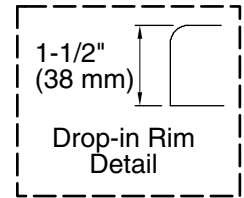

## Available Colors/Finishes

*Color tiles intended for reference only.*

Color	Code	Description
-------	------	-------------

	0	White
	96	Biscuit

No change in measurements if connected with drain illustrated. (K-11677)

### Technical Information

All product dimensions are nominal.

Installation:	Drop-in
Drain location:	End
Basin area, bottom:	55" x 21" (1397 mm x 533 mm)
Basin area, top:	65" x 26" (1651 mm x 660 mm)
Weight:	52 lbs (23.6 kg)
Minimum floor load:	38 lbs/ft <sup>2</sup> (185.5 kg/m <sup>2</sup> )
Water depth:	15" (381 mm)
Water capacity:	72 gal (272.5 L)
Minimum flat for door:	2-1/4" (56 mm)