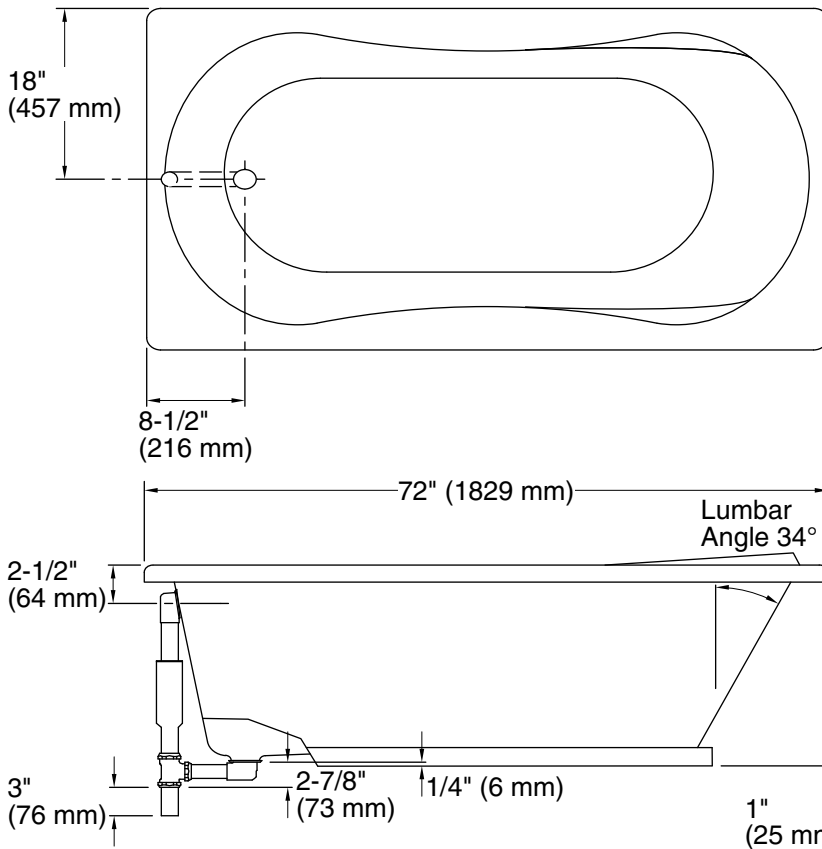

## Available Colors/Finishes

*Color tiles intended for reference only.*

Color	Code	Description
-------	------	-------------

	0	White
	96	Biscuit

No change in measurements if connected with drain illustrated. (K-11677)

### Technical Information

All product dimensions are nominal.

Installation:	Drop-in
Drain location:	End
Basin area, bottom:	55" x 21" (1397 mm x 533 mm)
Basin area, top:	65" x 26" (1651 mm x 660 mm)
Weight:	52 lbs (23.6 kg)
Minimum floor load:	38 lbs/ft <sup>2</sup> (185.5 kg/m <sup>2</sup> )
Water depth:	15" (381 mm)
Water capacity:	72 gal (272.5 L)
Minimum flat for door:	2-1/4" (56 mm)