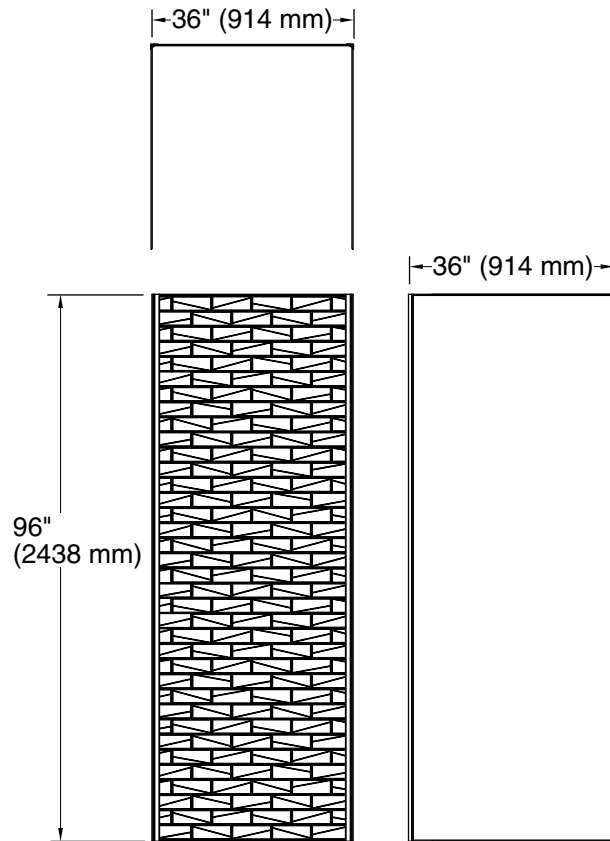

Technical Information

All product dimensions are nominal.

Installation: Three-wall alcove

Material Thickness: 3/16" (5 mm)

Notes

Measure your actual product for rough-in details.

Install this product according to the installation instructions.

Corner joints (optional) allow for 3/8" (10 mm) adjustment for out-of-plumb conditions or uneven cuts.

If installing accessories, install 2x4 backing for handrails, shelves, and shower hooks and 2x10 backing for the flip down seat.

Use non-solvent based construction adhesive.

For installation over tile, use 100% silicone sealant.