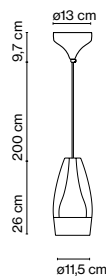

Pleat Box 36

Pleat Box 24