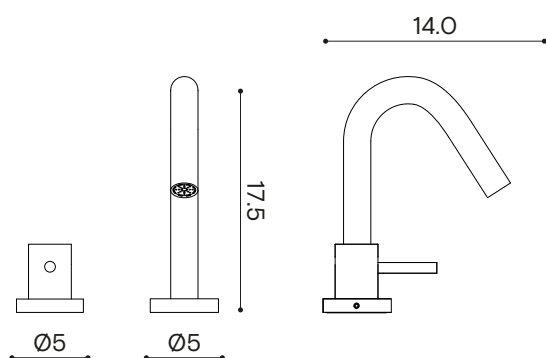

Shine - ML NOU basin mixer

Code

EXMLNOUOT
EXMLNOUSAT
EXMLNOUBR
EXMLNOUNE

Category

Tapware

Module Dimensions

5 x 14 x h 17.5 cm

Materials

Brass

Colours

-  Satin steel
-  Brass
-  Bronze
-  Black

Weight

Packaging Dimensions

-

ex.t

info@ex-t.com / ex-t.com

Shine - ML NOU basin mixer

Scale 1:5