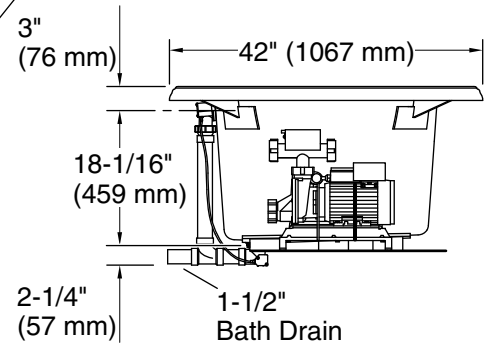

**Drop-in Rim Detail**

**Blower Control Access**  
34" (864 mm) W x 15" (381 mm) H

### Technical Information

All product dimensions are nominal.

Installation: Drop-in  
Basin area, bottom: 48" x 27" (1219 mm x 686 mm)  
Basin area, top: 60" x 30" (1524 mm x 762 mm)  
Weight: 135 lbs (61.2 kg)  
Minimum floor load: 45 lbs/ft<sup>2</sup> (219.7 kg/m<sup>2</sup>)  
Water depth: 16" (406 mm)  
Water capacity: 94 gal (355.8 L)  
Cutout: Drop-in, 70-1/2" x 40-1/2" (1791 mm x 1029 mm)  
Electrical component rating: Pump: 120 V, 7 A, 60 Hz  
Heater: 120 V, 12 A, 60 Hz