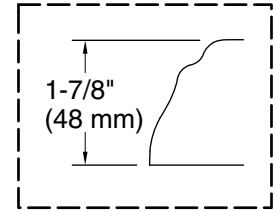

**Drop-in Rim Detail**

**Blower Control Access**  
34" (864 mm) W x 15" (381 mm) H