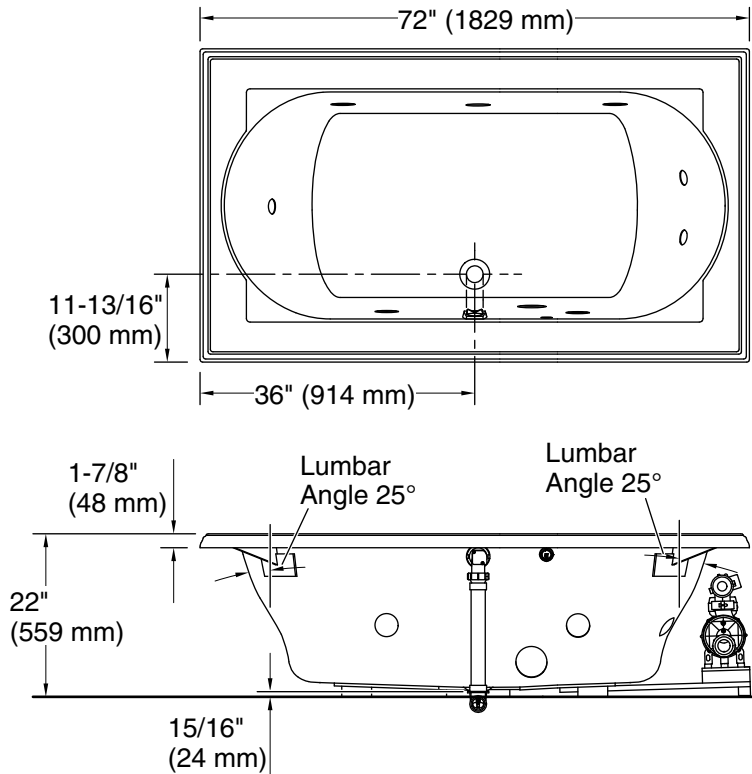

No change in measurements if connected with drain illustrated. (K-7161-AF)

Blower Control Access
34" (864 mm) W x 15" (381 mm) H

Required Electrical Service

Two dedicated circuits required, protected with Class A Ground-Fault Circuit-Interrupter (GFCI). Outside North America, this device may be known as a Residual Current Device (RCD).

Pump: 120 V, 15 A, 60 Hz
Heater: 120 V, 60 Hz

Technical Information

All product dimensions are nominal.

Installation: Drop-in
Basin area, bottom: 48" x 27" (1219 mm x 686 mm)
Basin area, top: 60" x 30" (1524 mm x 762 mm)
Weight: 135 lbs (61.2 kg)
Minimum floor load: 45 lbs/ft² (219.7 kg/m²)
Water depth: 16" (406 mm)
Water capacity: 94 gal (355.8 L)
Cutout: Drop-in, 70-1/2" x 40-1/2" (1791 mm x 1029 mm)
Electrical component rating: Pump: 120 V, 7 A, 60 Hz
Heater: 120 V, 12 A, 60 Hz

Notes

Measure your actual product for rough-in details. Install this product according to the installation instructions.

The hot water supply should be 70% of the capacity of the bath or greater. Installations will vary.