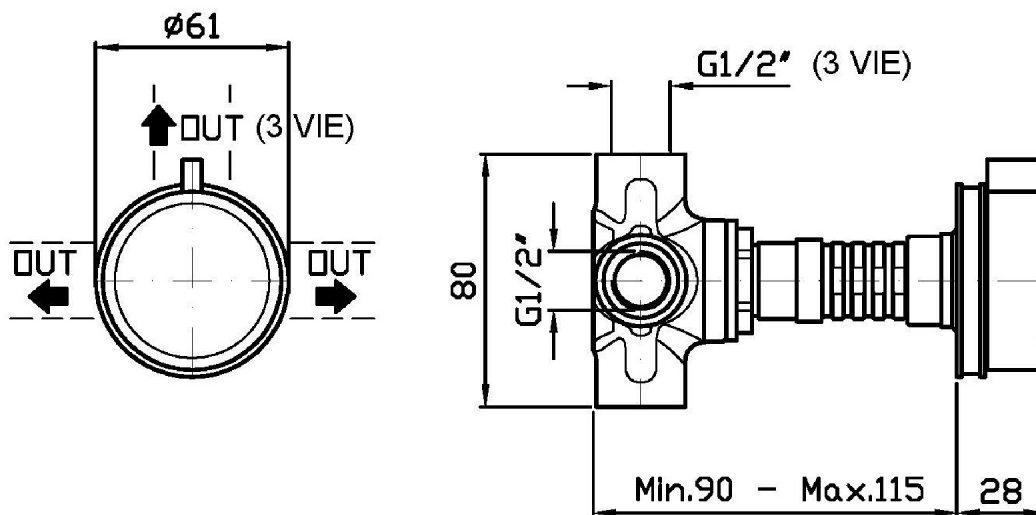

SAVOIR

Z94588.CN

Disegno Complessivo / Overall Drawing