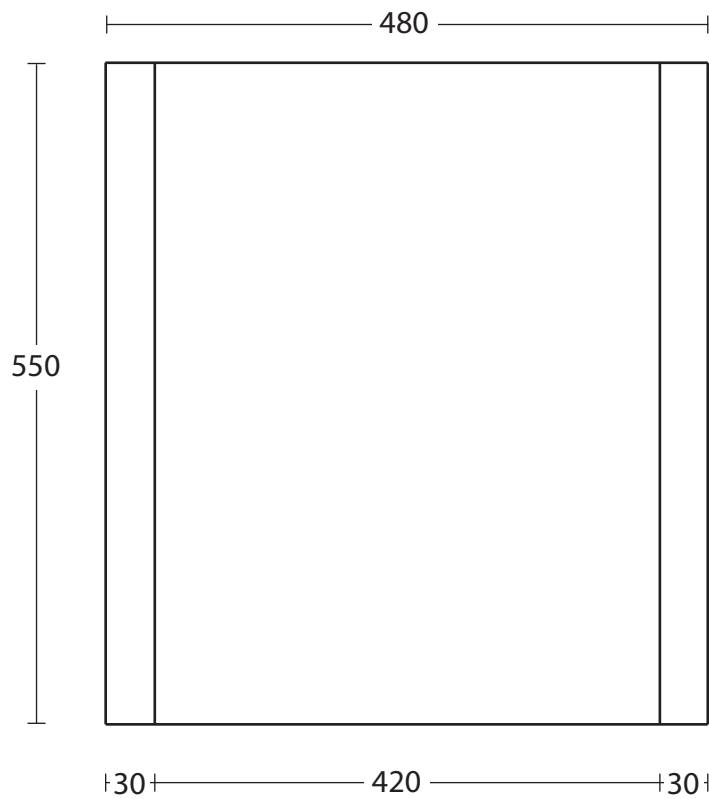

Furniture Collection	
Thurlestone	Cloakroom Mirror

We recommend that all products are purchased with the assistance of a specialist bathroom retailer and always installed by an experienced installer who is a member of a recognized association. All sizes quoted are nominal: items may vary by plus or minus 2% against the figures quoted. When planning installations where dimensions are critical, it is essential that the space allowed for individual items is physically checked. Imperial Bathrooms can not be held liable for any costs associated with items not fitting in any given area. The contents of this statement are based on information correct at the time of publication. We reserve the right to make alterations and changes in product characteristics, fixing, packaging, operation etc at any time without notice.