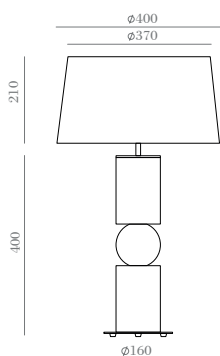

Alda

Designed by AC Studio 2020

S1108

ES

Acabados

Metal	Madera	Mármol
Negro Mate	Negro	Negro
Blanco Mate	Natural	Blanco
Oro Mate	Color	Verde
Oro Brillo		Marrón
Cromo		

Materiales

Acero / Madera / Mármol

Especificaciones (UE)

E27 max. 60W (No incluida)

220-240 V, 50/60 Hz

IP20

Pantalla NO incluida

Clasificación Energética

A++

Consultar posibilidades de customización

EN

Finishes

Metal	Wood	Marble
Matt black	Black	Black
Matt white	Natural	White
Matt brass	Colour	Green
Shiny gold		Brown
Chrome		

Materials

Steel / Wood / Marble

Specifications (UE)

E27 max. 60W (Not included)

220-240 V, 50/60 Hz

IP20

Shade NOT included

Energy Label

A++

Ask for customized possibilities