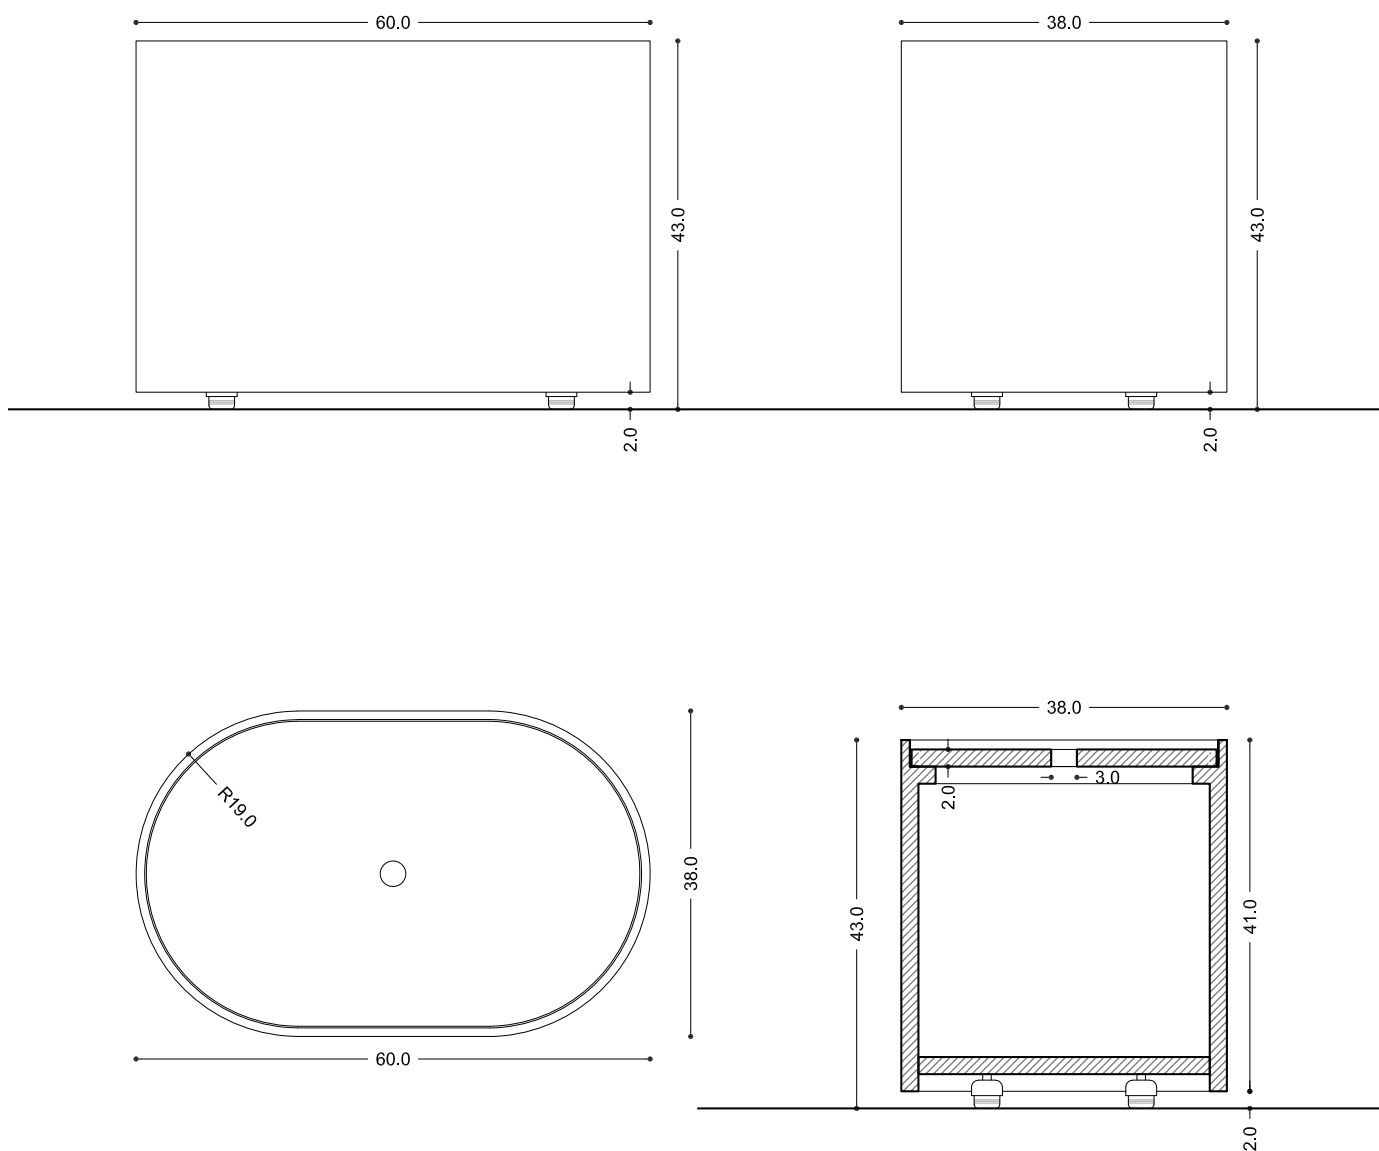

ATTENZIONE:
Superfici, pesi e misure riportate possono presentare leggere differenze rispetto ai pezzi reali. L'azienda si riserva di cambiare schede tecniche e caratteristiche di funzionamento degli articoli in ogni momento e senza necessità di preavviso.

ATTENTION:
Surfaces, weights and dimensions can show some little differences compared to the real item. The company reserves the right to change any technical specifications/dimension and/or operating characteristics of the products at any time and without giving notice.