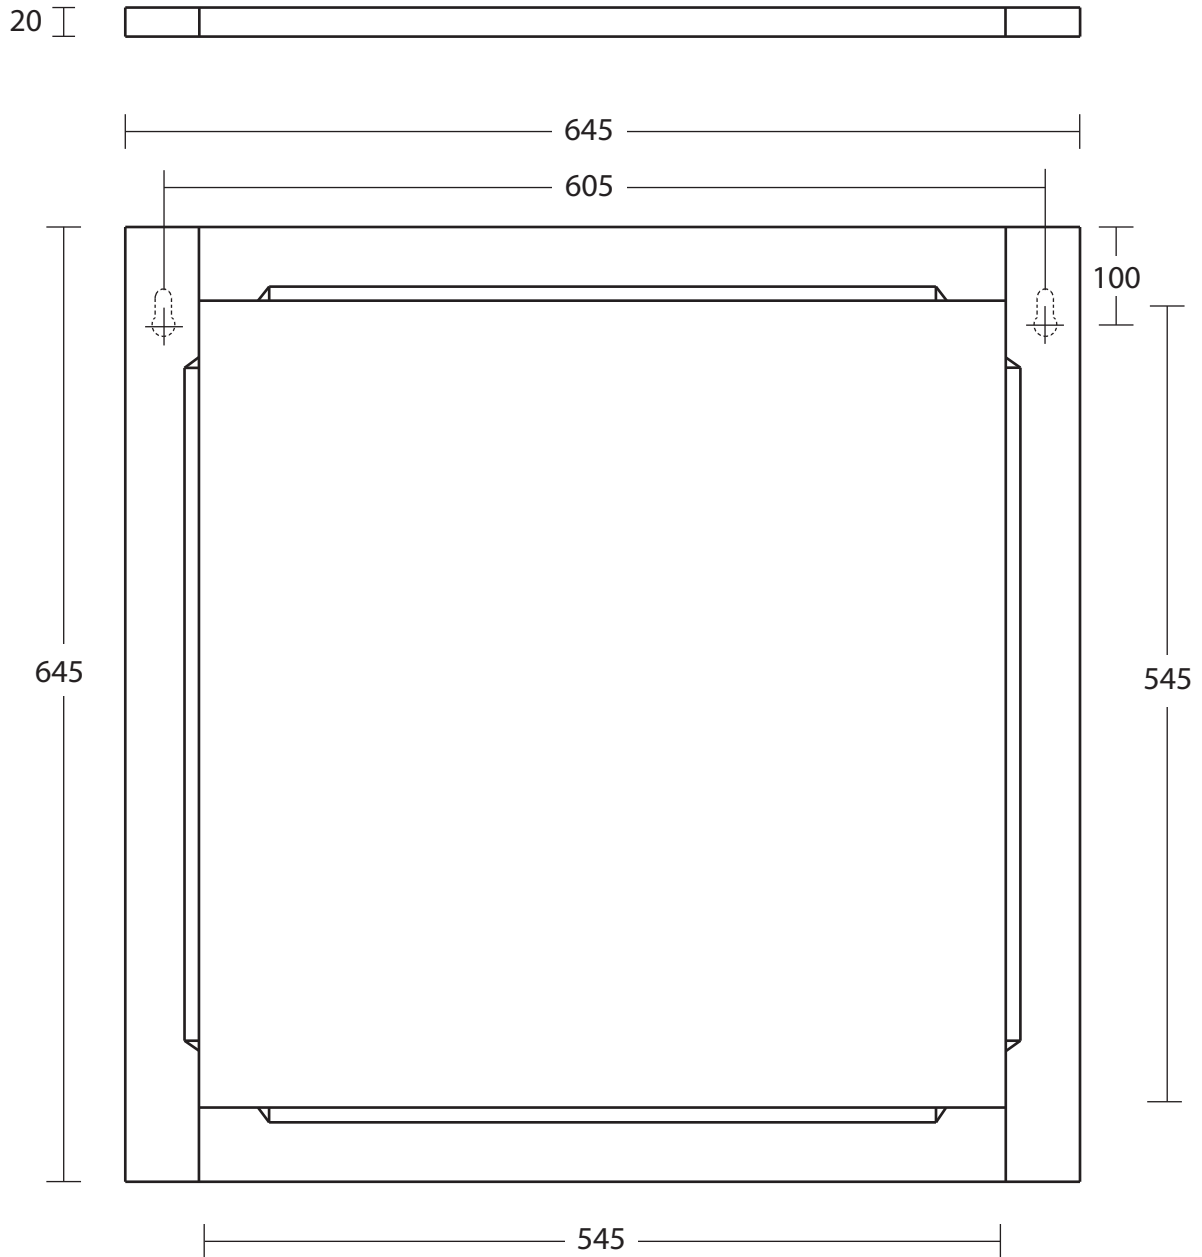

| Furniture Collection | |
|----------------------|--|
| Wall hung mirror | Broadway mirror with internal chamfered edge |

We recommend that all products are purchased with the assistance of a specialist bathroom retailer and always installed by an experienced installer who is a member of a recognized association. All sizes quoted are nominal: items may vary by plus or minus 2% against the figures quoted. When planning installations where dimensions are critical, it is essential that the space allowed for individual items is physically checked. Imperial Bathrooms can not be held liable for any costs associated with items not fitting in any given area. The contents of this statement are based on information correct at the time of publication. We reserve the right to make alterations and changes in product characteristics, fixing, packaging, operation etc at any time without notice.