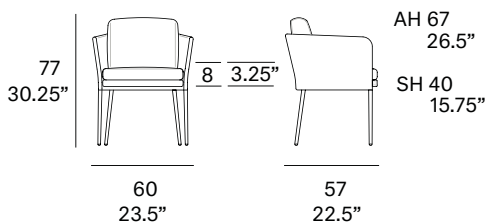

Volume 0,34 m3 / 12 ft3

Gross weight 10 kg / 22 lb

Net weight 5 kg / 11 lb

Item dimensions (width x depth x height) 60 x 57 x 77 cm
23.5" x 22.5" x 30.25"

COM (1, 40 - 1,50 m / 54"-59") cushions: 1,20 m / 1.31 yd