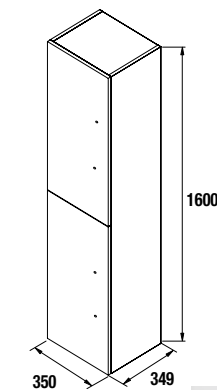

ALLIANCE TOWER 1600 2 DOORS

Reversible 2-door tall unit, with soft-closing system hinges.
Carbon -TX interiors with 4 adjustable glass shelves.
Handles are not included, pre-drilled doors to place handle.
3 finishes available.

Gloss white		Gloss grey		Gloss Taupe		Natural		Bay pine		Sbiancato		Alsacia	
cod.		cod.		cod.		cod.		cod.		cod.		cod.	
23227		26818		26819		23230		23231		23232		23233