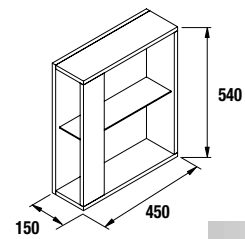

Gloss white	Gloss grey	Gloss Taupe	Natural	Bay pine	Sbiancato	Alsacia
	cod.	cod.	cod.	cod.	cod.	cod.	cod.
150	24808	24810	24809	23994	23993	23459	23460

ALLIANCE MODULE FOR DOUBLE DEPTH

Wall hung module depth 250mm. push opening system and Carbon TX interiors. Reversible. to be combined with double depth basins and countertops. to be combined with series Monterrey, Spirit, Fussion Chrome and Line