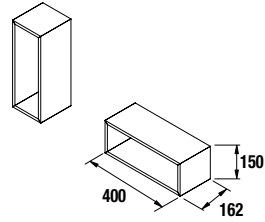

ALLIANCE SERIES

Auxiliary depth 160

ALLIANCE MODULES 400 H/V 1 HOLLOW SHELF
Module with 1 hollow shelf / vertical

400	White - TX		Taupe - TX		Carbon - TX	
	cod.		cod.		cod.	
	23226		23658		22900	

ALLIANCE MODULES 400 1 DOOR
1 door Module, push opening system and Carbon-TX interior.
110° opening Hinges, right/left. With 1 glass shelf height adjustable.