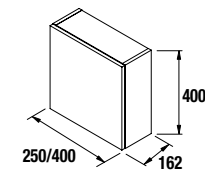

ALLIANCE SERIES

Auxiliary depth 160

ALLIANCE MODULES 400 H/V 1 HOLLOW SHELF
Module with 1 hollow shelf / vertical

400	White - TX		Taupe - TX		Carbon - TX	
	cod.		cod.		cod.	
	23226		23658		22900	

ALLIANCE MODULES 400 1 DOOR
1 door Module, push opening system and Carbon-TX interior.
110° opening Hinges, right/left. With 1 glass shelf height adjustable.