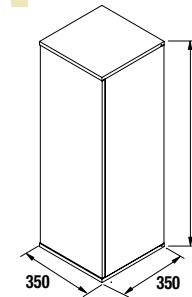

ALLIANCE MODULES 800 1 DOOR
1 door tower push opening system and Carbon-TX interior.
110° opening Hinges, right/left. With 2 glass shelf height adjustable.

250	Gloss white		Gloss grey		Gloss Taupe		Natural		Bay pine		Sbiancato		Alsacia	
	cod.		cod.		cod.		cod.		cod.		cod.		cod.	
400	22906		22907		23219		22909		22908		23217		23218	
	22824		22825		23222		22827		22826		23220		23221	

Auxiliary depth 350

ALLIANCE TOWER 1000 1 DOOR
Reversible 1-door tall unit with push-open system.
Carbon -TX interior with 2 adjustable glass shelves.
110° opening hinges.

Gloss white		Gloss grey		Gloss Taupe		Natural		Bay pine		Sbiancato		Alsacia	
cod.		cod.		cod.		cod.		cod.		cod.		cod.	
24588		24738		24737		24589		24736		24735		24590	