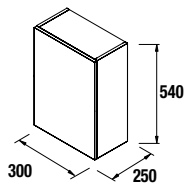

Gloss white	Gloss grey	Gloss Taupe	Natural	Bay pine	Sbiancato	Alsacia
	cod.	cod.	cod.	cod.	cod.	cod.	cod.
300	87512	87513	87514	87515	87516	87517	87518

ALLIANCE FLOOR STANDING STORAGE UNIT

1 door floor standing and reversible storage unit with push opening system and Carbon TX interiors.
110° opening hinges and 2 height adjustable shelves.
Can be combined with series:
Fussion Line / Fussion Chrome

Booster / Union leg included