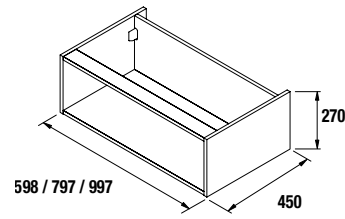

ALLIANCE SERIES

WALL HUNG STORAGE UNIT ALLIANCE 1 NICHE

Wall hung storage unit 1 niche and Carbon TX finish.
Combinable with series:
Spirit / Monterrey

Carbon - TX	
	cod.
600	22811
800	22815
1000	22819

ALLIANCE END STORAGE UNIT

Reversible end storage unit.
Can be combined with series:
Fussion Line / Fussion Chrome / Spirit / Monterrey