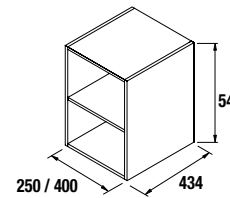

ALLIANCE SERIES

Modules

WALL HUNG STORAGE UNIT ALLIANCE 2 NICHES

Wall hung storage unit 2 niches.
Combinable with series:
Fussion Line / Fussion Chrome / Spirit / Monterrey

Gloss white		Gloss grey		Gloss Taupe		Natural		Bay pine		Sbiancato		Alsacia	
	cod.		cod.		cod.		cod.		cod.		cod.		cod.
250	23348		23349		23353		23352		24742		23350		23351
400	23657		23355		23359		23358		24743		23356		23357

DECORATIVE CUBE FOR ALLIANCE STORAGE UNIT WITH 2 NICHES

Set of 2 decorative cubes for Alliance storage units with width of 250 and 400 mm. Supplied in kit format.