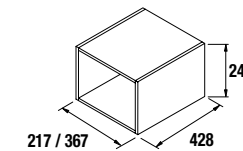

ALLIANCE SERIES

Modules

WALL HUNG STORAGE UNIT ALLIANCE 2 NICHES

Wall hung storage unit 2 niches.
Combinable with series:
Fussion Line / Fussion Chrome / Spirit / Monterrey

Gloss white		Gloss grey		Gloss Taupe		Natural		Bay pine		Sbiancato		Alsacia	
	cod.		cod.		cod.		cod.		cod.		cod.		cod.
250	23348		23349		23353		23352		24742		23350		23351
400	23657		23355		23359		23358		24743		23356		23357

DECORATIVE CUBE FOR ALLIANCE STORAGE UNIT WITH 2 NICHES

Set of 2 decorative cubes for Alliance storage units with width of 250 and 400 mm. Supplied in kit format.

Gloss white		Matt Taupe		Carbon - TX	
	cod.		cod.		cod.
250	23342		23346		23344
400	21976		23347		23345