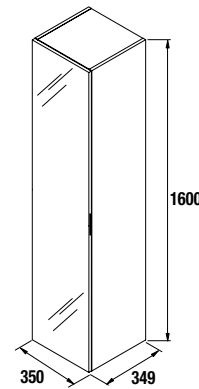

ALLIANCE SERIES

ALLIANCE TOWER 1600 1 MIRROR DOOR

Reversible 1 mirror door tall unit, with handle and soft-closing system.
Carbon -TX interior with 4 adjustable glass shelves.
110° opening hinges.
Handle included.

Gloss white		Gloss grey		Gloss Taupe		Natural		Bay pine		Sbiancato		Alsacia	
cod.		cod.		cod.		cod.		cod.		cod.		cod.	
26861		26862		26863		26864		26865		26866		26867