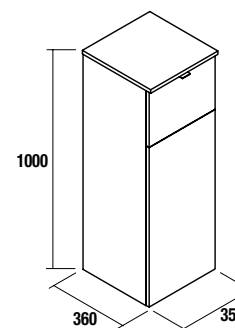

ALLIANCE MODULES 800 1 DOOR
1 door tower push opening system and Carbon-TX interior.
110° opening Hinges, right/left. With 2 glass shelf height adjustable.

250	Gloss white		Gloss grey		Gloss Taupe		Natural		Bay pine		Sbiancato		Alsacia	
	cod.		cod.		cod.		cod.		cod.		cod.		cod.	
400	22906		22907		23219		22909		22908		23217		23218	
	22824		22825		23222		22827		22826		23220		23221	

Auxiliary depth 350

ALLIANCE TOWER 1000 1 DOOR
Reversible 1-door tall unit with push-open system.
Carbon -TX interior with 2 adjustable glass shelves.
110° opening hinges.

Gloss white		Gloss grey		Gloss Taupe		Natural		Bay pine		Sbiancato		Alsacia	
cod.		cod.		cod.		cod.		cod.		cod.		cod.	
24588		24738		24737		24589		24736		24735		24590	

ALLIANCE 1000 DRESSING TALL UNIT, 1 DRAWER AND 1 DOOR
Dressing tall unit with top container and mirror, wooden drawer with soft close,
1 reversible door with push opening system.
Carbon-TX interiors with 1 adjustable glass shelf.
110° opening hinges.