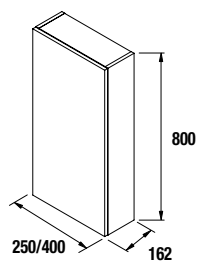

ALLIANCE MODULES 800 1 DOOR
1 door tower push opening system and Carbon-TX interior.
110° opening Hinges, right/left. With 2 glass shelf height adjustable.

250	Gloss white		Gloss grey		Gloss Taupe		Natural		Bay pine		Sbiancato		Alsacia	
	cod.		cod.		cod.		cod.		cod.		cod.		cod.	
400	22906		22907		23219		22909		22908		23217		23218	
	22824		22825		23222		22827		22826		23220		23221