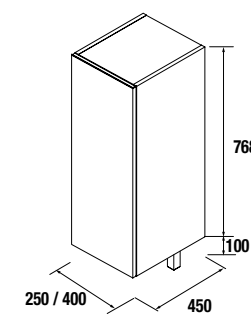

Gloss white	Gloss grey	Gloss Taupe	Natural	Bay pine	Sbiancato	Alsacia
	cod.	cod.	cod.	cod.	cod.	cod.	cod.
250	26847	26848	26849	26850	26851	26852	26853
400	26854	26855	26856	26857	26858	26859	26860