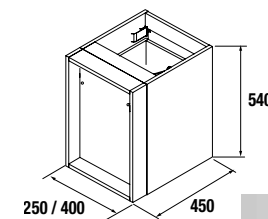

DECORATIVE CUBE FOR ALLIANCE STORAGE UNIT WITH 2 NICHES

Set of 2 decorative cubes for Alliance storage units with width of 250 and 400 mm. Supplied in kit format.

Gloss white		Matt Taupe		Carbon - TX	
	cod.		cod.		cod.
250	23342		23346		23344
400	21976		23347		23345

WALL HUNG AND REMOVABLE STORAGE UNIT ALLIANCE

Wall hung storage unit with removable drawer, carbon TX finish, concealed extraction Plus runners and hole for hair dryer. Handle no included, 3 finishes available.
can be combined with series:
Fussion Line / Fussion Chrome / Spirit / Monterrey