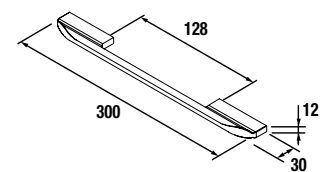

FUSSION HANDLE FOR ALLIANCE TOWER

Fussion handle for Alliance tower, 3 finishes available.
Not included with tower.

Matt white		Matt black		chrome	
cod.		cod.		cod.	
300 (128)	26827	26824		26821	

Attention: Handles are not sold by set. Quantity of handles must be ordered according to drawers or doors code.