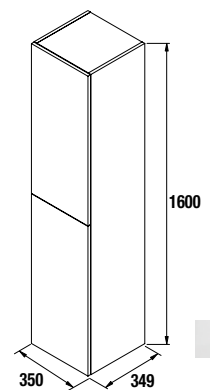

ALLIANCE TOWER 1600 2 DOORS
Reversible 2-doors tall unit with push-open system.
Carbon -TX interior with 4 adjustable glass shelves.
110° opening hinges.

Gloss white		Gloss grey		Gloss Taupe		Natural		Bay pine		Sbiancato		Alsacia	
cod.		cod.		cod.		cod.		cod.		cod.		cod.	
22828		22829		23224		22831		22830		23223		23225