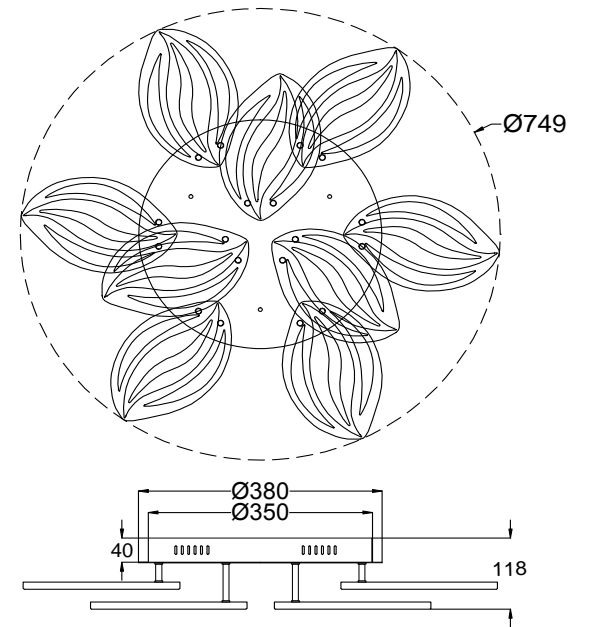

# Instruction

FR6013CL-L157W

MAX 157W  
13500 Lumen

Model: FR6013CL-L157W  
Collection: LED  
Series: Myrtle

Ceiling Lamps