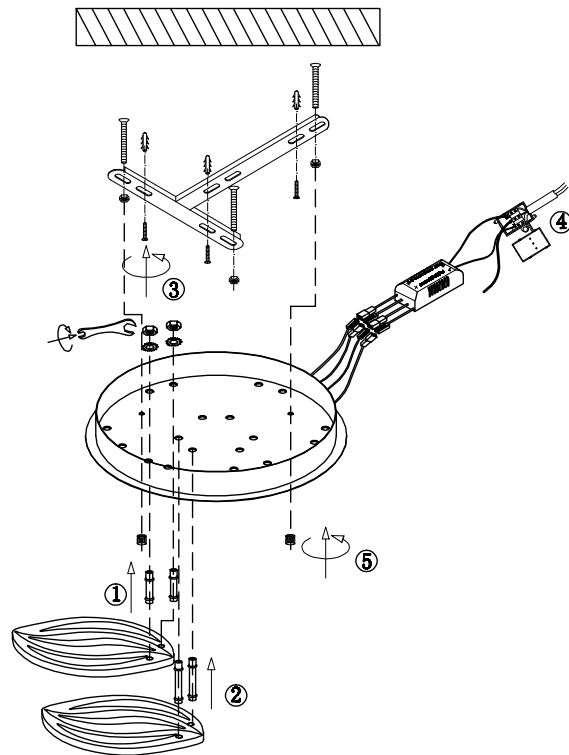

# Instruction

FR6013CL-L157W

MAX 157W  
13500 Lumen

Model: FR6013CL-L157W  
Collection: LED  
Series: Myrtle

Ceiling Lamps