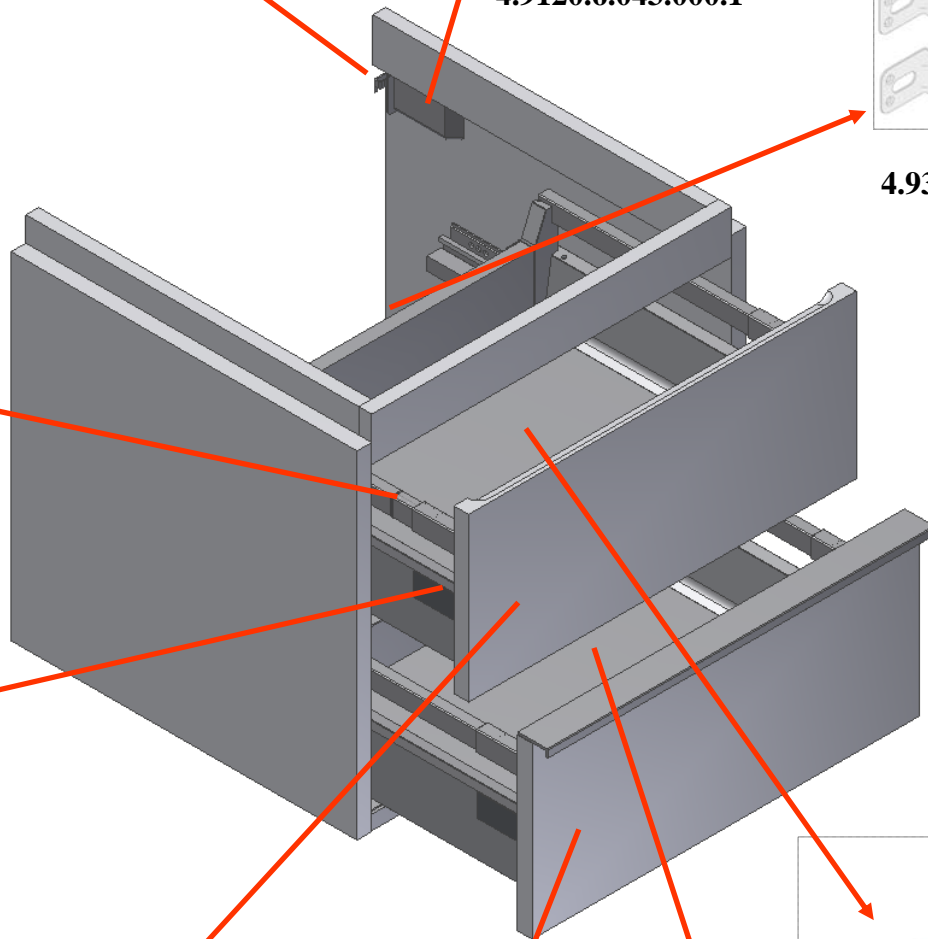

4.9017.4.075.000.1