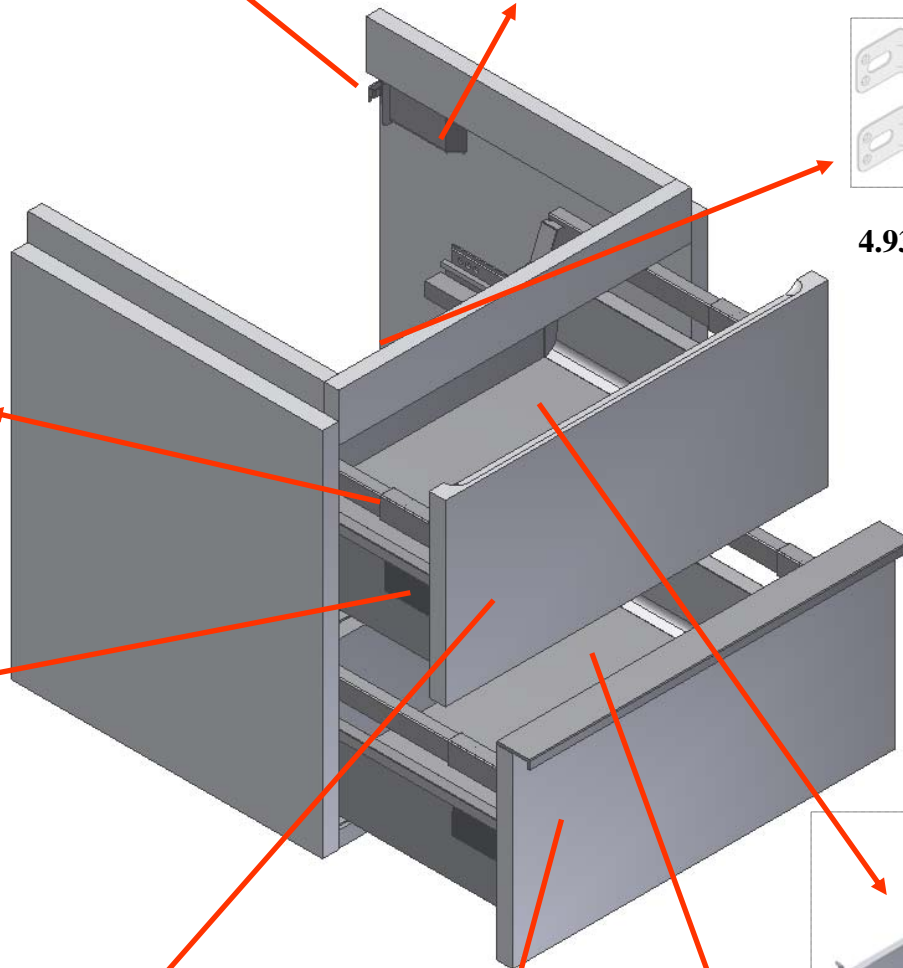

## CASE for LIVING CITY

SPARE PART LIST 2011

4.9114.0.999.000.1

4.9120.6.043.000.1

4.9301.5.030.000.1

4.9238.1.070.000.1

4.9241.6.097.000.1

4.9016.6.075.000.1