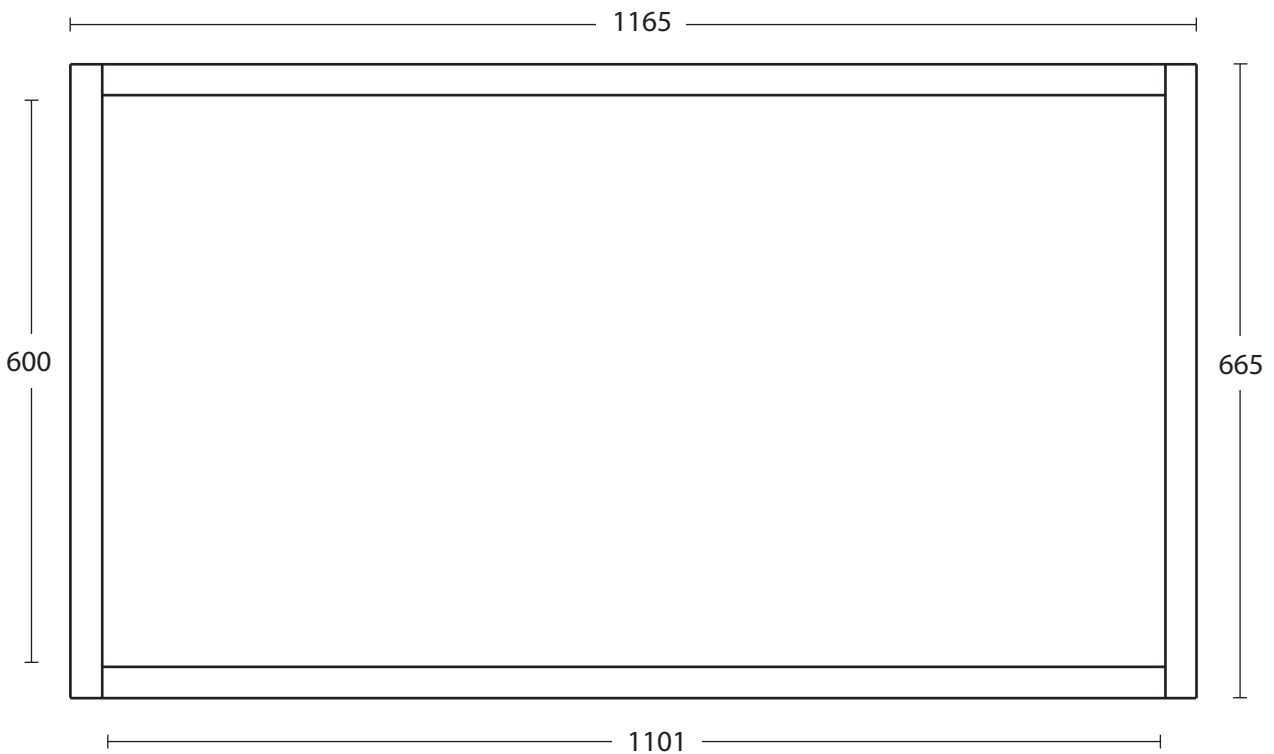

Furniture Collection	
Wall Hung Mirrors	Large Box Mirror

We recommend that all products are purchased with the assistance of a specialist bathroom retailer and always installed by an experienced installer who is a member of a recognized association. All sizes quoted are nominal: items may vary by plus or minus 2% against the figures quoted. When planning installations where dimensions are critical, it is essential that the space allowed for individual items is physically checked. Imperial Bathrooms can not be held liable for any costs associated with items not fitting in any given area. The contents of this statement are based on information correct at the time of publication. We reserve the right to make alterations and changes in product characteristics, fixing, packaging, operation etc at any time without notice.