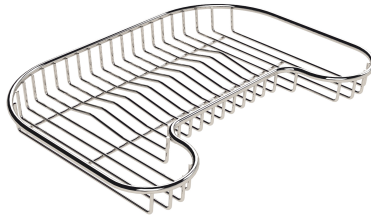

## OPTIONAL ACCESSORIES

Iroko-wood chopping board 8659 111

Iroko-wood chopping board 8659 112

Iroko-wood twin chopping board 8644 003

Stainless steel colander 8154 000

Stainless steel plate rack 8100 111

Stainless steel plate rack 8100 154