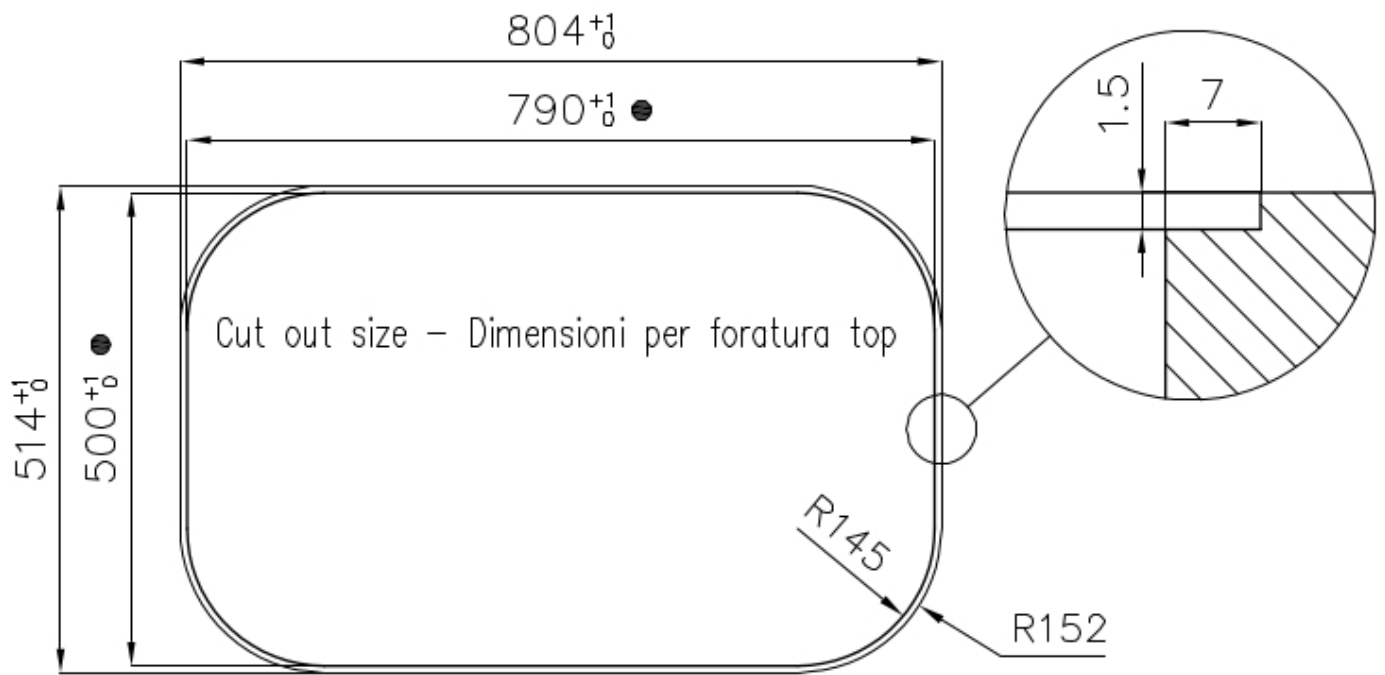

- Built-in cut out for FTS – Foratura per installazione FTS