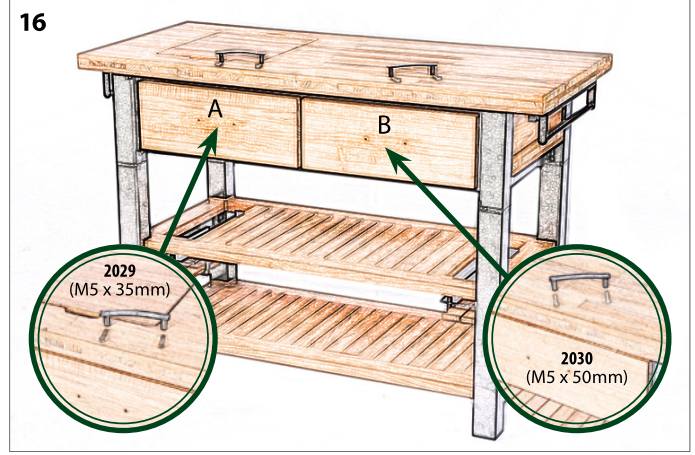

Ref 2323 M6 x 45mm (1 3/4")

6

Titan Serving Table

2TIS.08

Barlow Tyrie Limited • www.teak.com