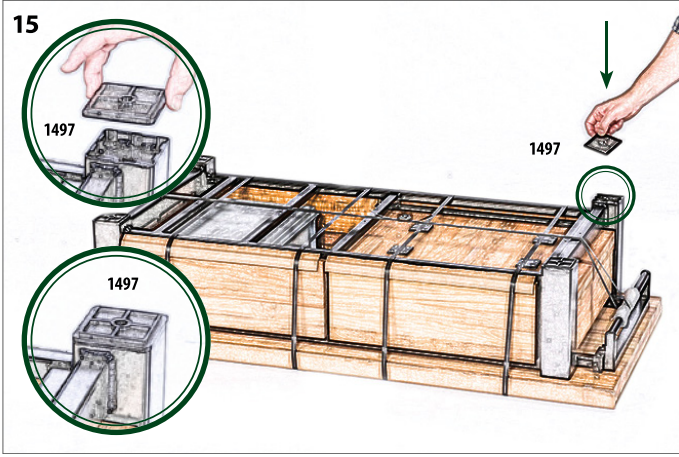

Ref 2323 M6 x 45mm (1 3/4")

6

Titan Serving Table

2TIS.08

Barlow Tyrie Limited • www.teak.com