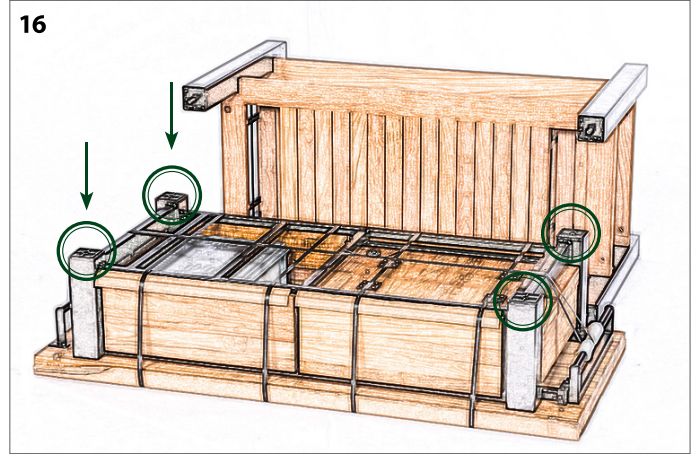

Ref 2323 M6 x 45mm (1 3/4")

6

Titan Serving Table

2TIS.08

Barlow Tyrie Limited • www.teak.com