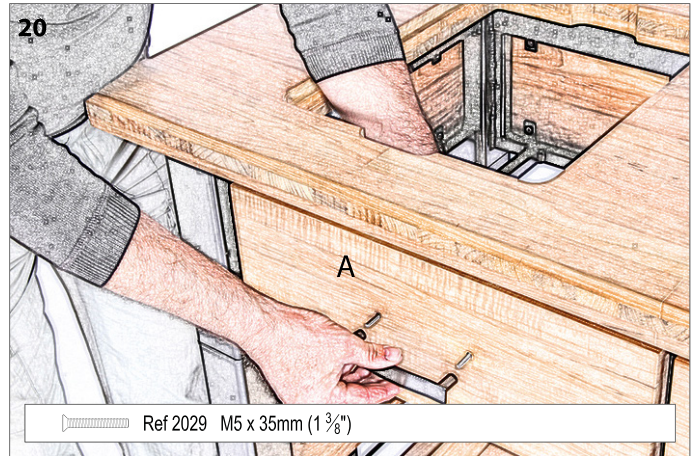

Ref 2323 M6 x 45mm (1 3/4")

6

Titan Serving Table

2TIS.08

Barlow Tyrie Limited • www.teak.com