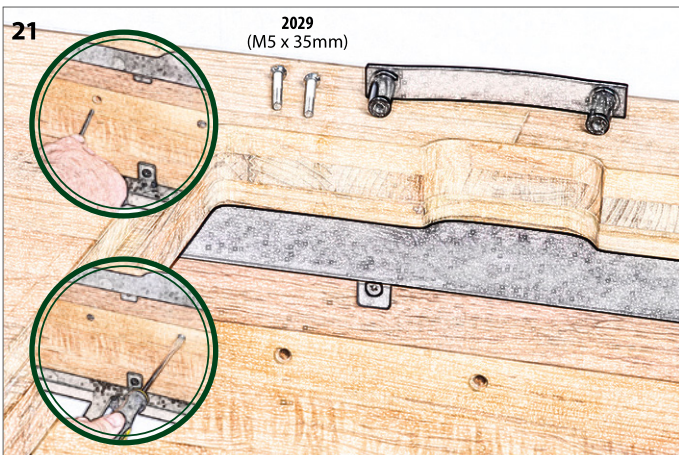

1

- Ref: 2323 – x8 Stainless Steel Screw (M6 x 45mm)
- Ref: 2029 – x2 Stainless Steel Screw (M5 x 35mm)
- Ref: 2030 – x2 Stainless Steel Screw (M5 x 50mm)
- Ref: 1441 – x4 Black Plastic Table Leg Inserts (70mm x 70mm)
- Ref: 1497 – x4 Nylon Table Leg Spacers
- Ref: 1363 – x1 Steel Spanner (19mm)

Ref 2323 M6 x 45mm (1 3/4")

6

Titan Serving Table

2TIS.08

Barlow Tyrie Limited • www.teak.com