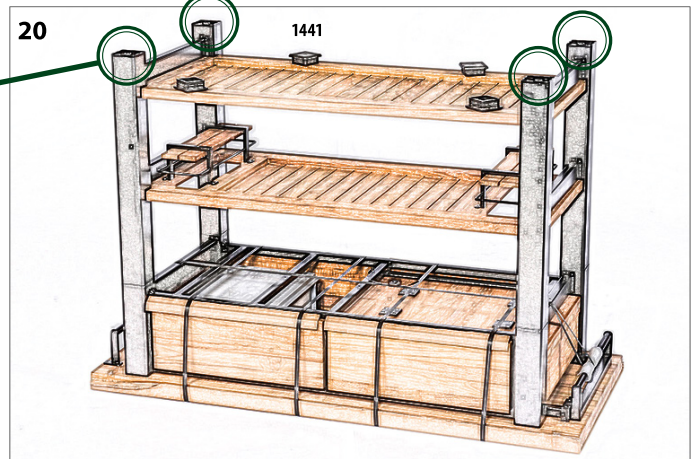

Ref 2323 M6 x 45mm (1 3/4")

6

Titan Serving Table

2TIS.08

Barlow Tyrie Limited • www.teak.com