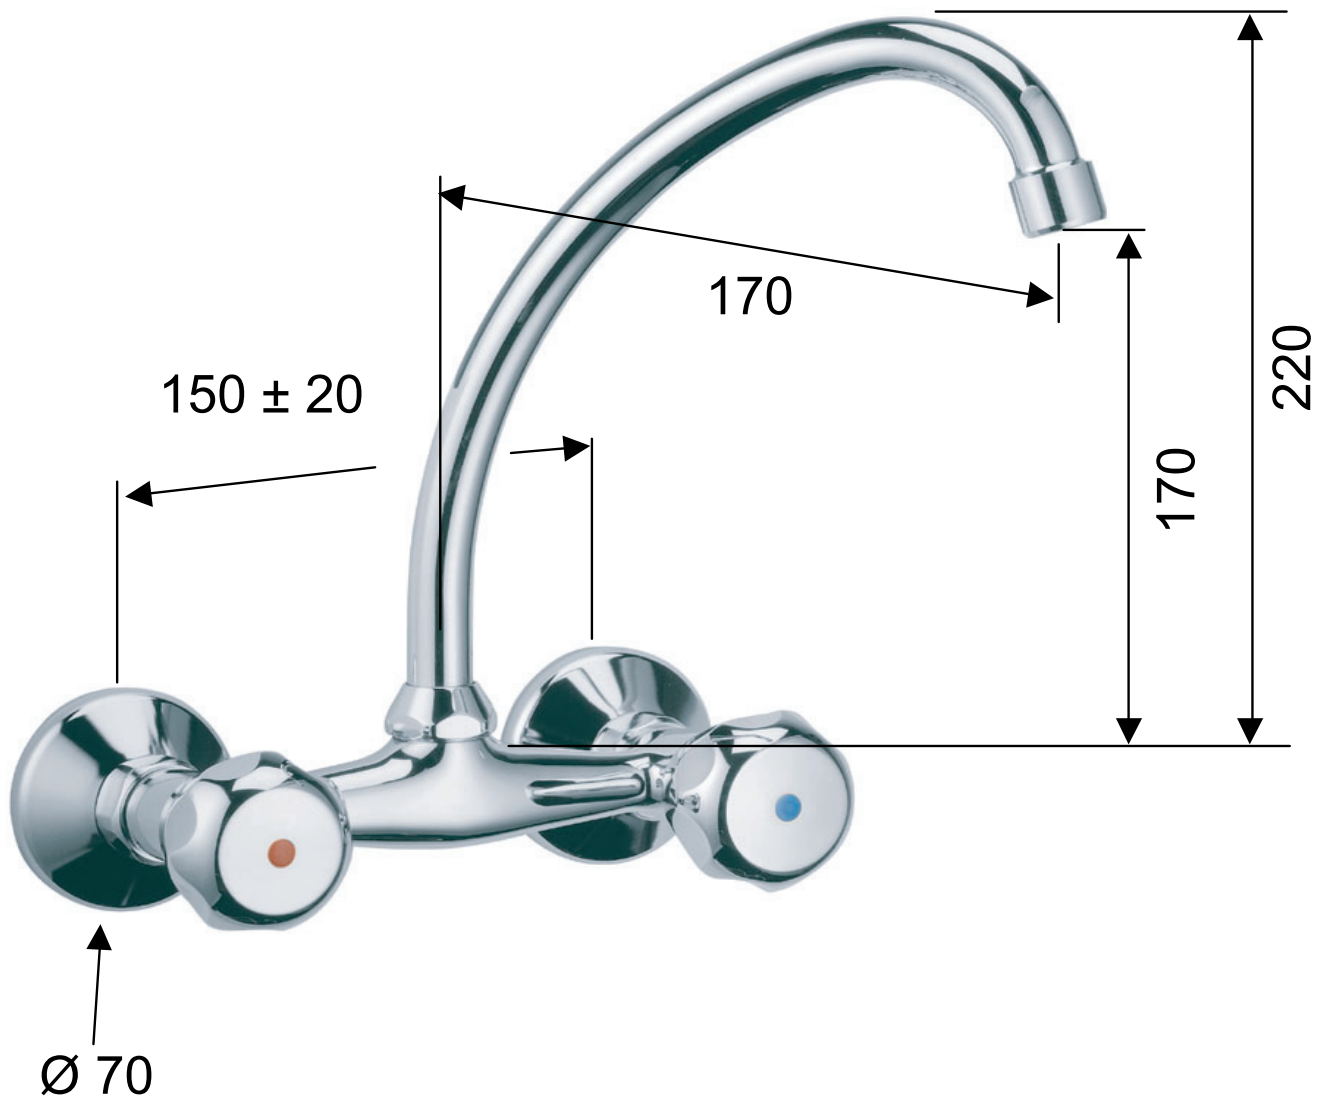

**DANIEL**

SCHEDA TECNICA TECHNICAL FEATURES

ART. COD.

**C7005**

**MATERIALI / MATERIALS**

OTTONE CROMATO / CHROME PLATED BRASS

**CROMATURA / CHROME PLATING**

UNI EN 248