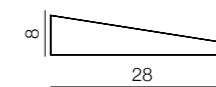

Vialetto R **LED**

- 1 AZ0576 (black)
- 2 AZ0577 (chrome)
- 3 AZ0575 (white)

LED12W 965 lm
bulb integrated
metal/chrome or paint