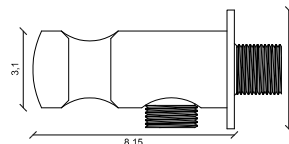

SD SLEEK EXSDSLCR - EXSDSLNE

DESIGN BY

Ex.t

DESCRIPTION

Shower set complete with supply,
hand shower and flexible

MODULE DIMENSION

hose length 150 cm

MATERIAL

chromed brass
matt black