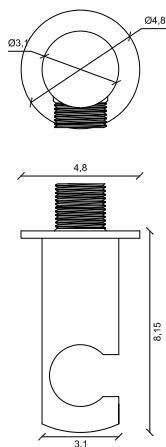

SD SLEEK EXSDSLCR - EXSDSLNE

DESIGN BY

Ex.t

DESCRIPTION

Shower set complete with supply,
hand shower and flexible

MODULE DIMENSION

hose length 150 cm

MATERIAL

chromed brass
matt black