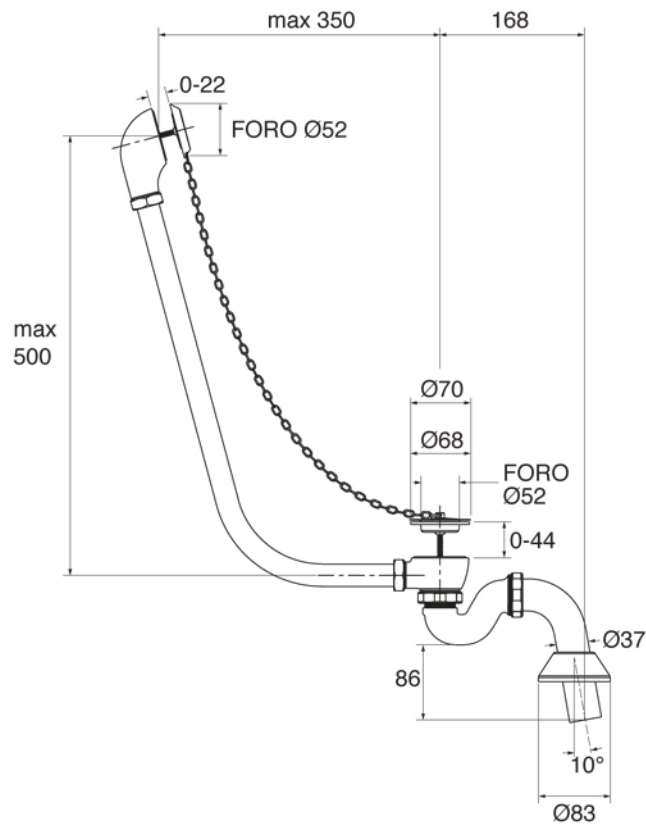

CAST IRON BATHTUB Collection	
Code	Description
9133	Cast iron bathtub 1775x790 (Kg. 242 - Lt 175) Without tap holes, external unfinished
103	External painting External painting White
105	External painting RAL

Verona - Italy
tel. +39 045 8006917
fax. +39 045 8020111
gentry-home.com

CAST IRON BATHTUB Collection	
Code	Description
0190-C 0191-I/N/O/OR 0191-B/ND/R	<p>Exposed bath waste with drain stopper chain and overflow with exposed pipes for floor connector and siphon</p> <p>Chrome Incalux, Nickel, Dark Gold, Rose Gold Bronze, Dark Nickel, Copper</p>