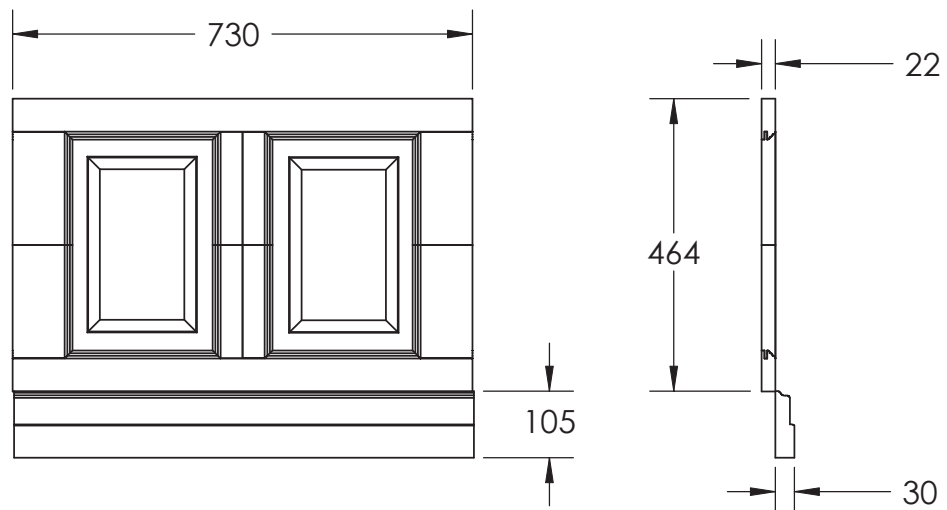

Furniture Collection	
Bath Panel	Raised and Fielded 700 pannel

We recommend that all products are purchased with the assistance of a specialist bathroom retailer and always installed by an experienced installer who is a member of a recognized association. All sizes quoted are nominal: items may vary by plus or minus 2% against the figures quoted. When planning installations where dimensions are critical, it is essential that the space allowed for individual items is physically checked. Imperial Bathrooms can not be held liable for any costs associated with items not fitting in any given area. The contents of this statement are based on information correct at the time of publication. We reserve the right to make alterations and changes in product characteristics, fixing, packaging, operation etc at any time without notice.