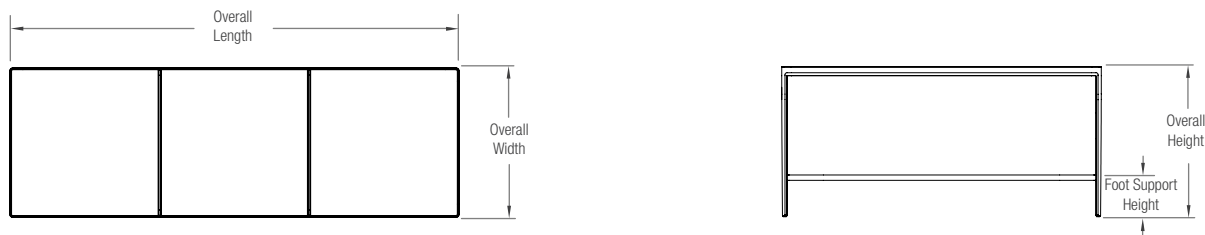

## AVIVO™ BAR TABLE

PRODUCT DATA

**Avivo Tables** bring a distinctly F+S point of view to café seating. Tables in three sizes have frames of beautifully detailed aluminum with a powdercoat finish. Top options include powdercoated aluminum with or without perforations; VividGlass; and FSC® 100% Cumaru hardwood slats. Blending modern aesthetics with versatile design options, the Avivo family includes chairs, bar stools, and tables in a variety of sizes and styles and is at home indoors and out.

### NOMINAL DIMENSIONS

MODEL	OVERALL WIDTH	OVERALL LENGTH	OVERALL HEIGHT*	FOOT SUPPORT HEIGHT	WEIGHT
STAVO-B3090W	30.0" (762 mm)	90.0" (2286 mm)	42.3" (1074 mm)	10.3" (262 mm)	144.8 lbs (66 kg)
STAVO-B3090L	30.0" (762 mm)	90.0" (2286 mm)	42.3" (1074 mm)	10.3" (262 mm)	200 lbs (91 kg)
STAVO-B3090A	30.0" (762 mm)	90.0" (2286 mm)	42.3" (1074 mm)	10.3" (262 mm)	143.5 lbs (65 kg)