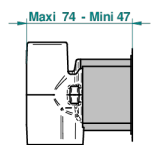

70090

12/03/2019

ХАРАКТЕРИСТИКИ

- Island
- Trim only for wall mixer with complete handshower on hook

ДОСТУПНЫЕ ВАРИАНТЫ ПОКРЫТИЙ

Blush PVD - H62
Graphite PVD - H64
Matt Umber PVD - H67
Matt blush PVD - H60
Matt graphite PVD - H65
Umber PVD - H66

Аранья (чёрный никель) - D24
Бронза - D01
Золото - F01
Матовая красная старинная медь - H07
Матовое золото - F07
Матовое светлое золото - F31

Матовый никель - C01
Матовый хром - C02
Никель - B01
Покрытие PVD бронза - F33
Покрытие PVD золотистый цвет - H52
Покрытие PVD латунь - H49

Покрытие PVD матовая бронза - F34
Покрытие PVD матовая латунь - H50
Покрытие PVD матовый золотистый - H53
Покрытие PVD матовый никель - H56
Покрытие PVD никель - H55
Розовое золото - F27

Сатинированное золото - F03
Сатинированное светлое золото - F32
Сатинированный хром - C03
Светлое золото - F30
Серебро с родием - F18
Состаренный никель - H28