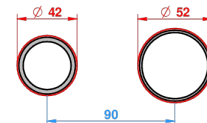

70090

12/03/2019

ХАРАКТЕРИСТИКИ

- Island
- Trim only for wall mixer with complete handshower on hook

ДОСТУПНЫЕ ВАРИАНТЫ ПОКРЫТИЙ

Blush PVD - H62
Graphite PVD - H64
Matt Umber PVD - H67
Matt blush PVD - H60
Matt graphite PVD - H65
Umber PVD - H66

Аранья (чёрный никель) - D24
Бронза - D01
Золото - F01
Матовая красная старинная медь - H07
Матовое золото - F07
Матовое светлое золото - F31

Матовый никель - C01
Матовый хром - C02
Никель - B01
Покрытие PVD бронза - F33
Покрытие PVD золотистый цвет - H52
Покрытие PVD латунь - H49

Покрытие PVD матовая бронза - F34
Покрытие PVD матовая латунь - H50
Покрытие PVD матовый золотистый - H53
Покрытие PVD матовый никель - H56
Покрытие PVD никель - H55
Розовое золото - F27

Сатинированное золото - F03
Сатинированное светлое золото - F32
Сатинированный хром - C03
Светлое золото - F30
Серебро с родием - F18
Состаренный никель - H28