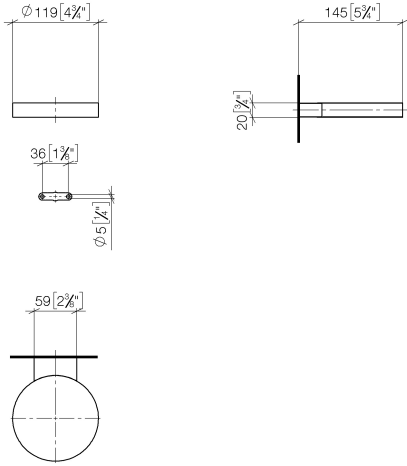

Soap dish wall model - Brushed Light Gold

MADISON

83 410 979

- width 120mm
- height 20 mm
- 145mm projection

Fits: MADISON, MEM, TARA, CL.1, LISSÉ,
VAIA, META, CYO

	Brushed Light Gold	83 410 979-27
	Chrome	83 410 979-00
	Brushed Platinum	83 410 979-06
	Platinum	83 410 979-08
	Durabrand (23kt Gold)	83 410 979-09
	Dark Chrome	83 410 979-19
	Light Gold	83 410 979-26
	Brushed Durabrand (23kt Gold)	83 410 979-28
	Matte Black	83 410 979-33
	Brushed Bronze	83 410 979-42
	Brushed Champagne (22kt Gold)	83 410 979-46
	Champagne (22kt Gold)	83 410 979-47
	Brushed Chrome	83 410 979-93
	Brushed Dark Platinum	83 410 979-99

83 410 979

mm [inches]

83 410 979

Product version from 10/1/2023

Parts for other
finishes can be found
here: [Chrome](#)

Soap dish wall model - Brushed Light Gold

MADISON

83 410 979