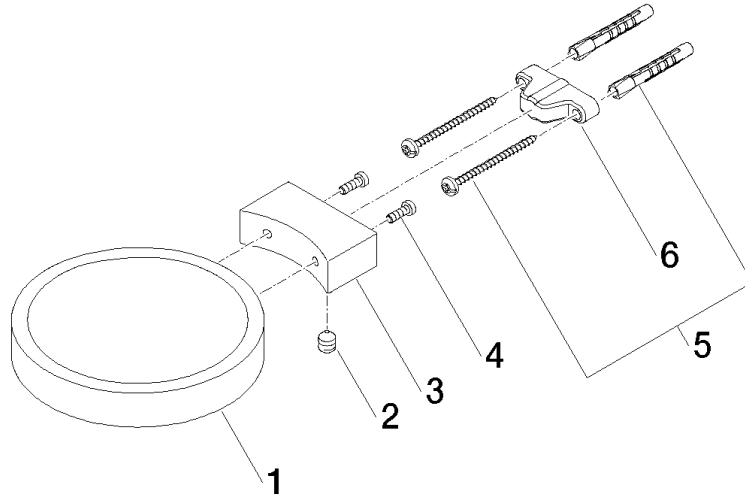

Soap dish wall model - Brushed Light Gold

MADISON

83 410 979

- width 120mm
- height 20 mm
- 145mm projection

Fits: MADISON, MEM, TARA, CL.1, LISSÉ,
VAIA, META, CYO

	Brushed Light Gold	83 410 979-27
	Chrome	83 410 979-00
	Brushed Platinum	83 410 979-06
	Platinum	83 410 979-08
	Durabrand (23kt Gold)	83 410 979-09
	Dark Chrome	83 410 979-19
	Light Gold	83 410 979-26
	Brushed Durabrand (23kt Gold)	83 410 979-28
	Matte Black	83 410 979-33
	Brushed Bronze	83 410 979-42
	Brushed Champagne (22kt Gold)	83 410 979-46
	Champagne (22kt Gold)	83 410 979-47
	Brushed Chrome	83 410 979-93
	Brushed Dark Platinum	83 410 979-99

83 410 979

mm [inches]

83 410 979

Product version from 10/1/2023

Parts for other
finishes can be found
here: [Chrome](#)

Soap dish wall model - Brushed Light Gold

MADISON

83 410 979