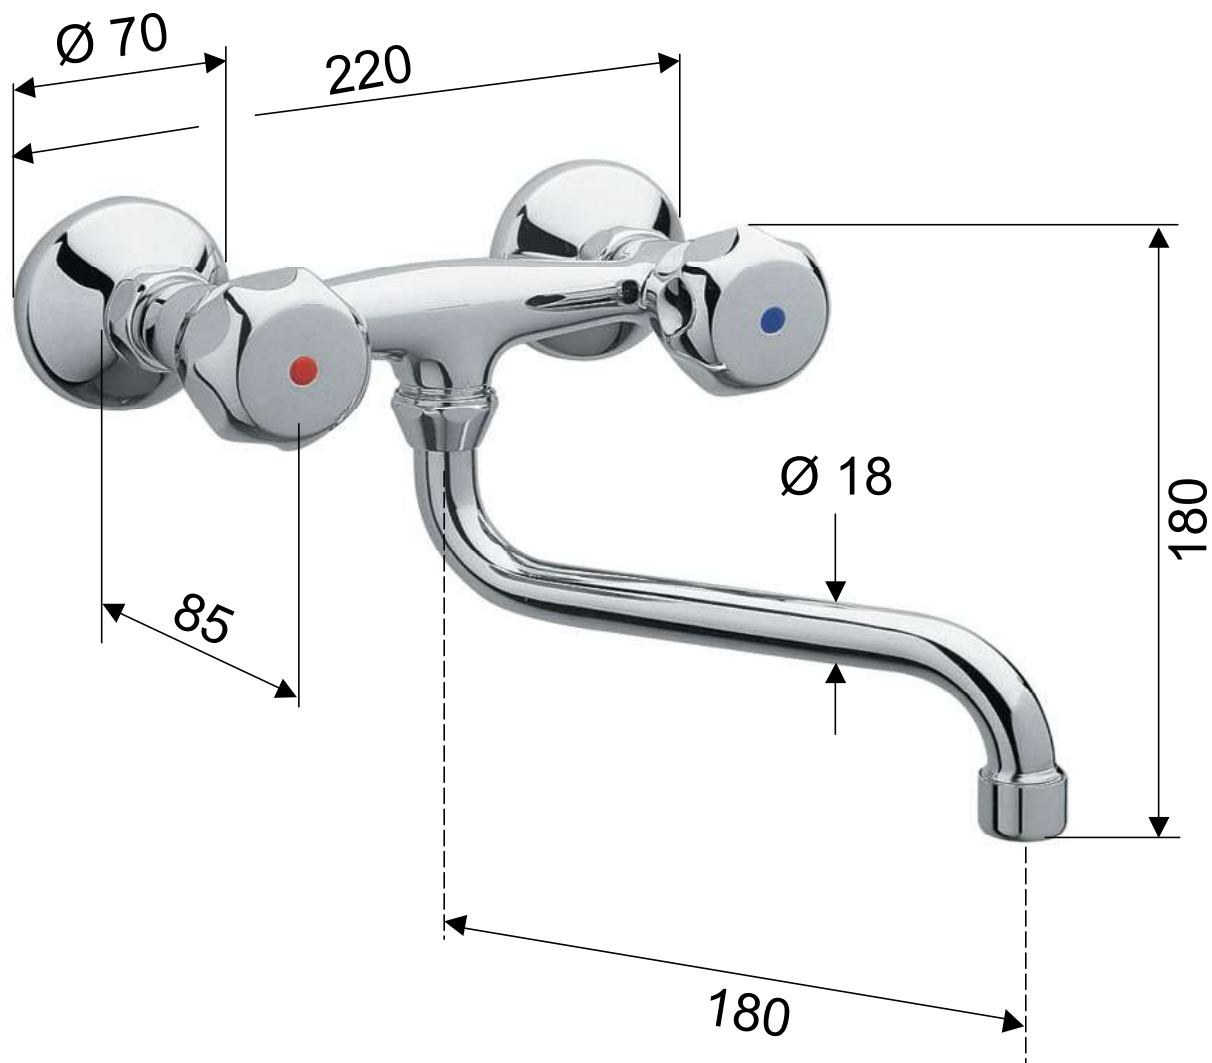

DANIEL

SCHEDA TECNICA TECHNICAL FEATURES

ART. COD.

C7004

MATERIALI / MATERIALS

OTTONE CROMATO / CHROME PLATED BRASS

CROMATURA / CHROME PLATING

UNI EN 248