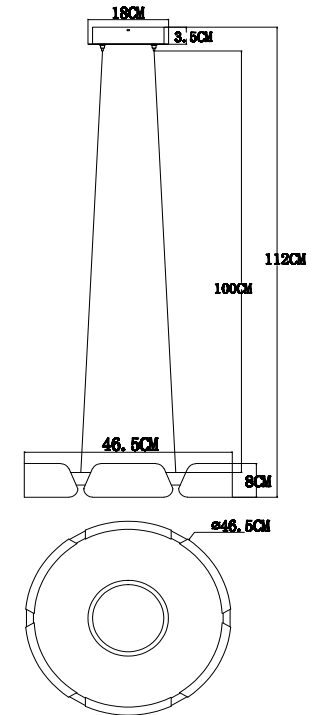

FREYA
TRADITION OF QUALITY

Instruction

FR6042PL-L86W

MAX 47W
4700 Lumen

Model: FR6042PL-L86W
Collection: LED
Series: Ethan

Pendant Lamps