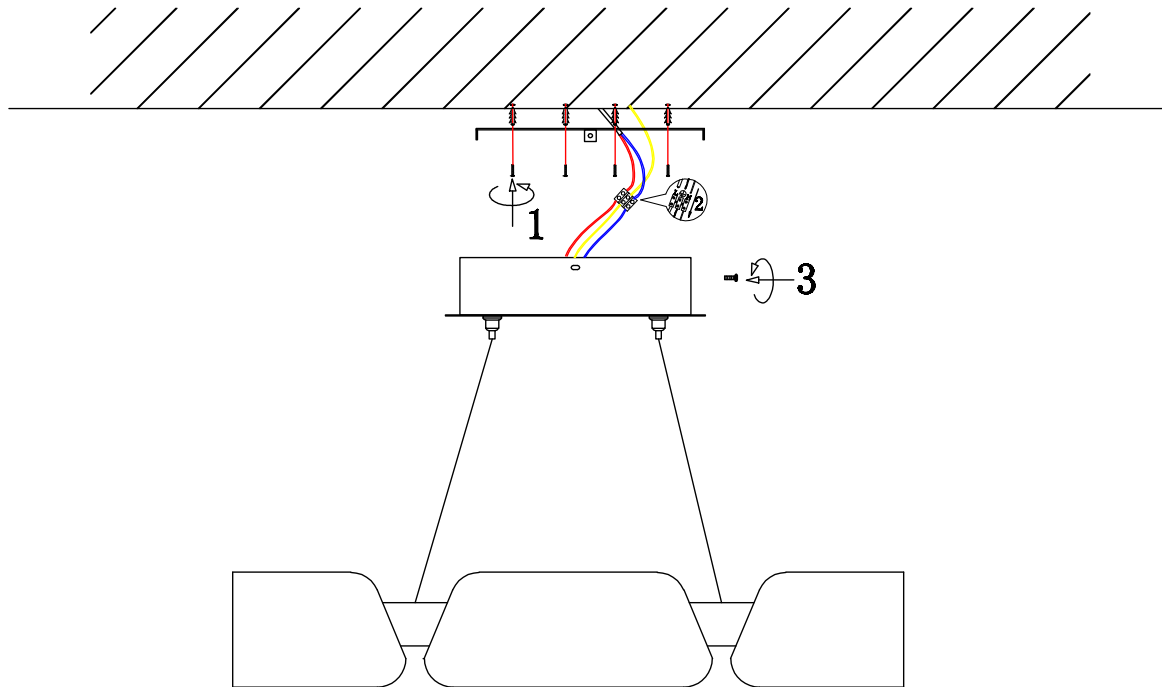

FREYA
TRADITION OF QUALITY

Instruction

FR6042PL-L86W

MAX 47W
4700 Lumen

Model: FR6042PL-L86W
Collection: LED
Series: Ethan

Pendant Lamps