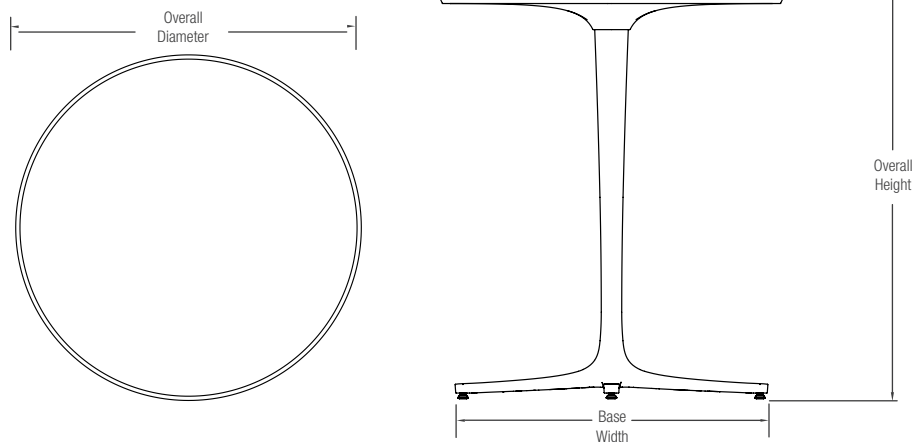

### NOMINAL DIMENSIONS

AVIVO PEDESTAL COFFEE TABLE  
(shown with 36" table top)

MODEL	OVERALL DIAMETER	OVERALL HEIGHT*	BASE WIDTH	WEIGHT
STAVO-L36R	36.0" (915 mm)	16.0" (406 mm)	32.5" (826 mm)	49.9 lbs (22.6 kg)
STAVO-L42R	42.0" (1067 mm)	16.0" (406 mm)	32.5" (826 mm)	59.2 lbs (26.8 kg)

NOMINAL DIMENSIONS CONTINUED

AVIVO PEDESTAL CAFÉ TABLE  
(shown with 36" table top)

MODEL	OVERALL DIAMETER	OVERALL HEIGHT*	BASE WIDTH	WEIGHT
STAVO-C36R	36.0" (915 mm)	30.0" (762 mm)	32.5" (826 mm)	51.2 lbs (23.2 kg)
STAVO-C42R	42.0" (1067 mm)	30.0" (762 mm)	32.5" (826 mm)	60.4 lbs (27.4 kg)

\*Includes nylon leveling feet

See Page 4 for complete model number descriptions.

AVIVO PEDESTAL BAR TABLE  
(shown with 36" table top)

MODEL	OVERALL DIAMETER	OVERALL HEIGHT*	BASE WIDTH	WEIGHT
STAVO-B36R	36.0" (915 mm)	43.0" (1092 mm)	32.5" (826 mm)	52.4 lbs (23.8 kg)
STAVO-B42R	42.0" (1067 mm)	43.0" (1092 mm)	32.5" (826 mm)	61.7 lbs (28 kg)