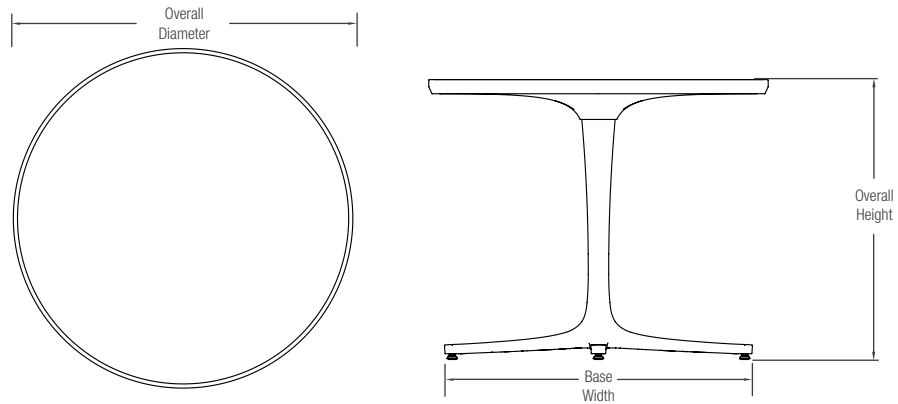

### NOMINAL DIMENSIONS

AVIVO PEDESTAL COFFEE TABLE  
(shown with 36" table top)

MODEL	OVERALL DIAMETER	OVERALL HEIGHT*	BASE WIDTH	WEIGHT
STAVO-L36R	36.0" (915 mm)	16.0" (406 mm)	32.5" (826 mm)	49.9 lbs (22.6 kg)
STAVO-L42R	42.0" (1067 mm)	16.0" (406 mm)	32.5" (826 mm)	59.2 lbs (26.8 kg)

\*Includes nylon leveling feet

See Page 4 for complete model number descriptions.

T 800.451.0410 | [www.forms-surfaces.com](http://www.forms-surfaces.com)

**FORMS+SURFACES®**

© 2021 Forms+Surfaces® | All dimensions are nominal. Specifications and pricing subject to change without notice. For the most current version of this document, please refer to our website at [www.forms-surfaces.com](http://www.forms-surfaces.com).

NOMINAL DIMENSIONS CONTINUED

AVIVO PEDESTAL CAFÉ TABLE  
(shown with 36" table top)

MODEL	OVERALL DIAMETER	OVERALL HEIGHT*	BASE WIDTH	WEIGHT
STAVO-C36R	36.0" (915 mm)	30.0" (762 mm)	32.5" (826 mm)	51.2 lbs (23.2 kg)
STAVO-C42R	42.0" (1067 mm)	30.0" (762 mm)	32.5" (826 mm)	60.4 lbs (27.4 kg)

\*Includes nylon leveling feet

See Page 4 for complete model number descriptions.

AVIVO PEDESTAL BAR TABLE  
(shown with 36" table top)

MODEL	OVERALL DIAMETER	OVERALL HEIGHT*	BASE WIDTH	WEIGHT
STAVO-B36R	36.0" (915 mm)	43.0" (1092 mm)	32.5" (826 mm)	52.4 lbs (23.8 kg)
STAVO-B42R	42.0" (1067 mm)	43.0" (1092 mm)	32.5" (826 mm)	61.7 lbs (28 kg)