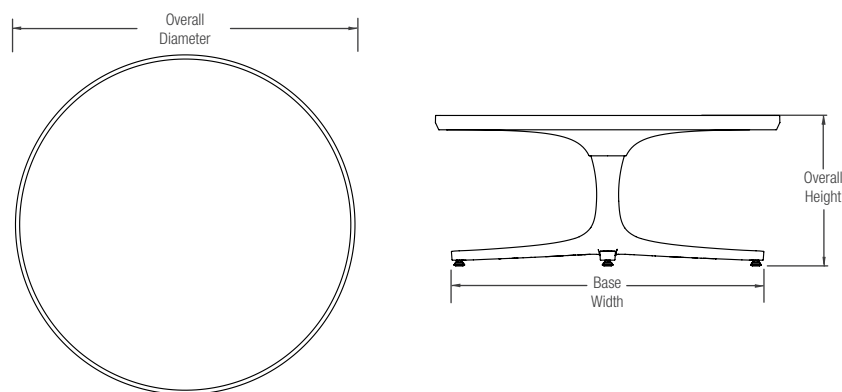

## AVIVO™ PEDESTAL TABLE

PRODUCT DATA

**Avivo Tables** bring a distinctly F+S point of view to café seating. Tables in three sizes have frames of beautifully detailed aluminum with a powdercoat finish. Top options include powdercoated aluminum with or without perforations; VividGlass; and FSC® 100% Cumaru hardwood slats. Blending modern aesthetics with versatile design options, the Avivo family includes chairs, bar stools, and tables in a variety of sizes and styles and is at home indoors and out.

### NOMINAL DIMENSIONS

AVIVO PEDESTAL COFFEE TABLE  
(shown with 36" table top)

MODEL	OVERALL DIAMETER	OVERALL HEIGHT*	BASE WIDTH	WEIGHT
STAVO-L36R	36.0" (915 mm)	16.0" (406 mm)	32.5" (826 mm)	49.9 lbs (22.6 kg)
STAVO-L42R	42.0" (1067 mm)	16.0" (406 mm)	32.5" (826 mm)	59.2 lbs (26.8 kg)

NOMINAL DIMENSIONS CONTINUED

AVIVO PEDESTAL CAFÉ TABLE  
(shown with 36" table top)

MODEL	OVERALL DIAMETER	OVERALL HEIGHT*	BASE WIDTH	WEIGHT
STAVO-C36R	36.0" (915 mm)	30.0" (762 mm)	32.5" (826 mm)	51.2 lbs (23.2 kg)
STAVO-C42R	42.0" (1067 mm)	30.0" (762 mm)	32.5" (826 mm)	60.4 lbs (27.4 kg)

\*Includes nylon leveling feet

See Page 4 for complete model number descriptions.

AVIVO PEDESTAL BAR TABLE  
(shown with 36" table top)

MODEL	OVERALL DIAMETER	OVERALL HEIGHT*	BASE WIDTH	WEIGHT
STAVO-B36R	36.0" (915 mm)	43.0" (1092 mm)	32.5" (826 mm)	52.4 lbs (23.8 kg)
STAVO-B42R	42.0" (1067 mm)	43.0" (1092 mm)	32.5" (826 mm)	61.7 lbs (28 kg)