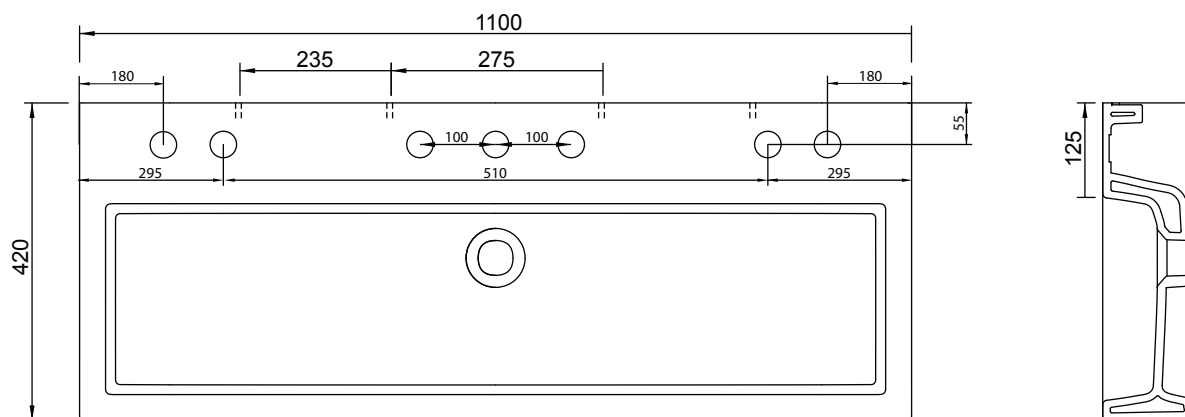

TANK 110

Cod. L279

AeT
ITALIA

DATE : 06_03_2012

DESIGN : AeT UFFICIO TECNICO

© 2012 A.eT. Italia srl - all rights reserved