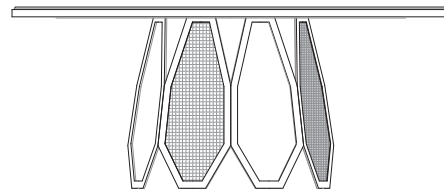

TABLE

## Borgia Round

Base and top frame in: polished stainless steel, antique bronze finish, antique silver finish.  
Top available in mirror, marble and decorative liquid metal finish.  
Optional: mosaic inserts on basement.

### Technical Features

Design Massimiliano Raggi

Diam: 180 cm x H: 74 cm

Diam: 70 <sup>7</sup>/<sub>8</sub>" x H: 29 <sup>1</sup>/<sub>8</sub>"