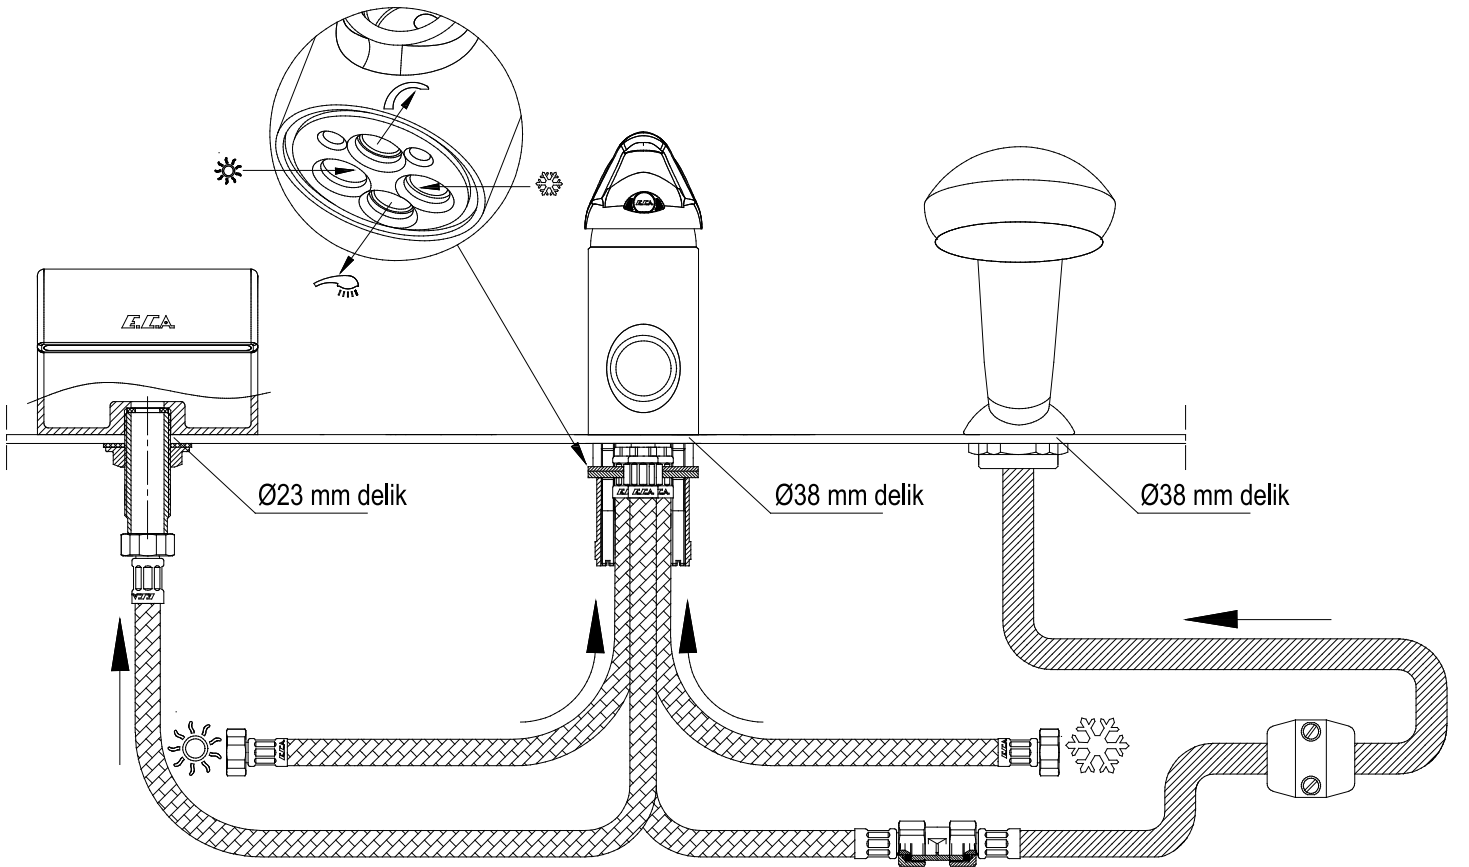

KÜVET BATARYALARI BATHTUB MIXERS

E.C.A.®

Ürün Kodu : 102153012 - IVY Ankastra Şelale Küvet Bataryası (İhracat Kodu: 102153012EX)

Product Code: 102153012 - IVY Concealed Bathtub Mixer (Export Code: 102153012EX)

*Localization product codes are available.

Ocak 2021 / January 2021

www.eca.com.tr

E.C.A. önceden haber vermeksizin, ürünler ve ürünlerin teknik detaylarında değişiklik yapma hakkını saklı tutar.

We reserve the right to alter product specification and colors and to make technical modifications without prior notice.

Elginkan