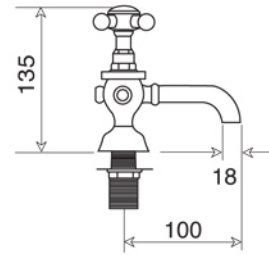

La versione Berkeley è 1/4 di giro  
con disco ceramico

MAYFAIR Collection	
Code	Description
8047-C 8048-I/N/O/OR 8048-B/ND/R	<p><b>Mayfair basin mixer center to center 2 tap holes (200 mm)</b></p> <p>Chrome Incalux, Nickel, Dark Gold, Rose Gold Bronze, Dark Nickel, Copper</p>

**GH**  
GENTRY HOME

Verona - Italy  
tel. +39 045 8006917  
fax. +39 045 8020111  
gentry-home.com

La versione Berkeley è 1/4 di giro con disco ceramico

MAYFAIR Collection	
Code	Description
8049-C 8050-I/N/O/OR 8050-B/ND/R	<p><b>Mayfair basin mixer center to center 2 tap holes (150 mm)</b></p> <p>Chrome Incalux, Nickel, Dark Gold, Rose Gold Bronze, Dark Nickel, Copper</p>
8051-C 8052-I/N/O/OR 8052-B/ND/R	<p><b>Basin waste with plug, chain and stopper 3 tap holes</b></p> <p>Chrome Incalux, Nickel, Dark Gold, Rose Gold Bronze, Dark Nickel, Copper</p>
8074-C 8075-I/N/O/OR 8075-B/ND/R	<p><b>Basin waste with plug, chain and stopper 2 tap holes</b></p> <p>Chrome Incalux, Nickel, Dark Gold, Rose Gold Bronze, Dark Nickel, Copper</p>