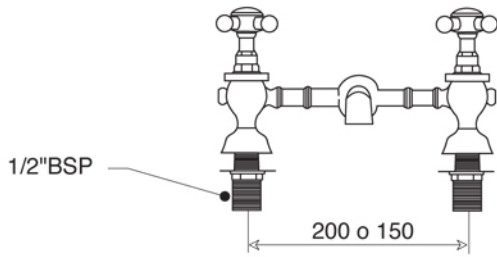

La versione Berkeley è 1/4 di giro  
con disco ceramico

MAYFAIR Collection	
Code	Description
8047-C 8048-I/N/O/OR 8048-B/ND/R	<p><b>Mayfair basin mixer center to center 2 tap holes (200 mm)</b></p> <p>Chrome Incalux, Nickel, Dark Gold, Rose Gold Bronze, Dark Nickel, Copper</p>

**GH**  
GENTRY HOME

Verona - Italy  
tel. +39 045 8006917  
fax. +39 045 8020111  
gentry-home.com

La versione Berkeley è 1/4 di giro con disco ceramico

MAYFAIR Collection	
Code	Description
8049-C 8050-I/N/O/OR 8050-B/ND/R	<p><b>Mayfair basin mixer center to center 2 tap holes (150 mm)</b></p> <p>Chrome Incalux, Nickel, Dark Gold, Rose Gold Bronze, Dark Nickel, Copper</p>
8051-C 8052-I/N/O/OR 8052-B/ND/R	<p><b>Basin waste with plug, chain and stopper 3 tap holes</b></p> <p>Chrome Incalux, Nickel, Dark Gold, Rose Gold Bronze, Dark Nickel, Copper</p>
8074-C 8075-I/N/O/OR 8075-B/ND/R	<p><b>Basin waste with plug, chain and stopper 2 tap holes</b></p> <p>Chrome Incalux, Nickel, Dark Gold, Rose Gold Bronze, Dark Nickel, Copper</p>