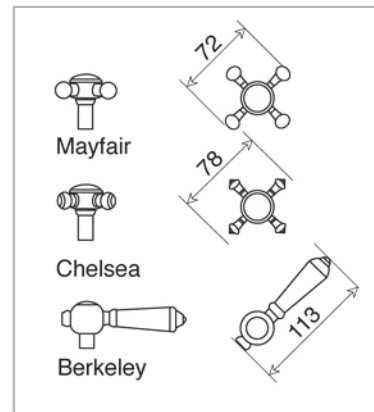

La versione Berkeley è 1/4 di giro  
con disco ceramico

MAYFAIR Collection	
Code	Description
8047-C 8048-I/N/O/OR 8048-B/ND/R	<p><b>Mayfair basin mixer center to center 2 tap holes (200 mm)</b></p> <p>Chrome Incalux, Nickel, Dark Gold, Rose Gold Bronze, Dark Nickel, Copper</p>

**GH**  
GENTRY HOME

Verona - Italy  
tel. +39 045 8006917  
fax. +39 045 8020111  
gentry-home.com

La versione Berkeley è 1/4 di giro con disco ceramico

MAYFAIR Collection	
Code	Description
8049-C 8050-I/N/O/OR 8050-B/ND/R	<p><b>Mayfair basin mixer center to center 2 tap holes (150 mm)</b></p> <p>Chrome Incalux, Nickel, Dark Gold, Rose Gold Bronze, Dark Nickel, Copper</p>
8051-C 8052-I/N/O/OR 8052-B/ND/R	<p><b>Basin waste with plug, chain and stopper 3 tap holes</b></p> <p>Chrome Incalux, Nickel, Dark Gold, Rose Gold Bronze, Dark Nickel, Copper</p>
8074-C 8075-I/N/O/OR 8075-B/ND/R	<p><b>Basin waste with plug, chain and stopper 2 tap holes</b></p> <p>Chrome Incalux, Nickel, Dark Gold, Rose Gold Bronze, Dark Nickel, Copper</p>