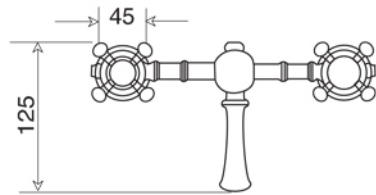

La versione Berkeley è 1/4 di giro  
con disco ceramico

MAYFAIR Collection	
Code	Description
8047-C 8048-I/N/O/OR 8048-B/ND/R	<p><b>Mayfair basin mixer center to center 2 tap holes (200 mm)</b></p> <p>Chrome Incalux, Nickel, Dark Gold, Rose Gold Bronze, Dark Nickel, Copper</p>

**GH**  
GENTRY HOME

Verona - Italy  
tel. +39 045 8006917  
fax. +39 045 8020111  
gentry-home.com

La versione Berkeley è 1/4 di giro con disco ceramico

MAYFAIR Collection	
Code	Description
8049-C 8050-I/N/O/OR 8050-B/ND/R	<p><b>Mayfair basin mixer center to center 2 tap holes (150 mm)</b></p> <p>Chrome Incalux, Nickel, Dark Gold, Rose Gold Bronze, Dark Nickel, Copper</p>
8051-C 8052-I/N/O/OR 8052-B/ND/R	<p><b>Basin waste with plug, chain and stopper 3 tap holes</b></p> <p>Chrome Incalux, Nickel, Dark Gold, Rose Gold Bronze, Dark Nickel, Copper</p>
8074-C 8075-I/N/O/OR 8075-B/ND/R	<p><b>Basin waste with plug, chain and stopper 2 tap holes</b></p> <p>Chrome Incalux, Nickel, Dark Gold, Rose Gold Bronze, Dark Nickel, Copper</p>