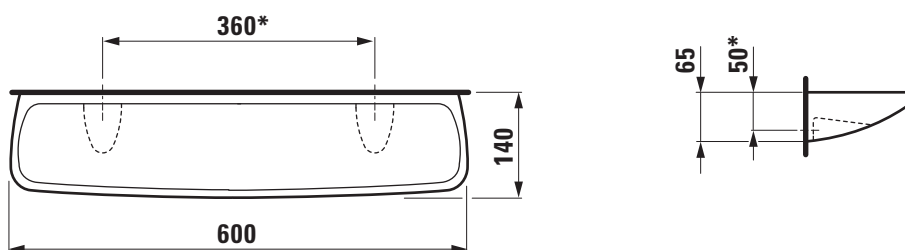

TECHNICAL DATA

Order no.	87025.4	Colours	see colour table
Dimensions	600 x 140 mm		
Weight	3,4 kg		

TECHNICAL DRAWINGS / S 1 : 10

* = The exact measure must be determined at the installation.