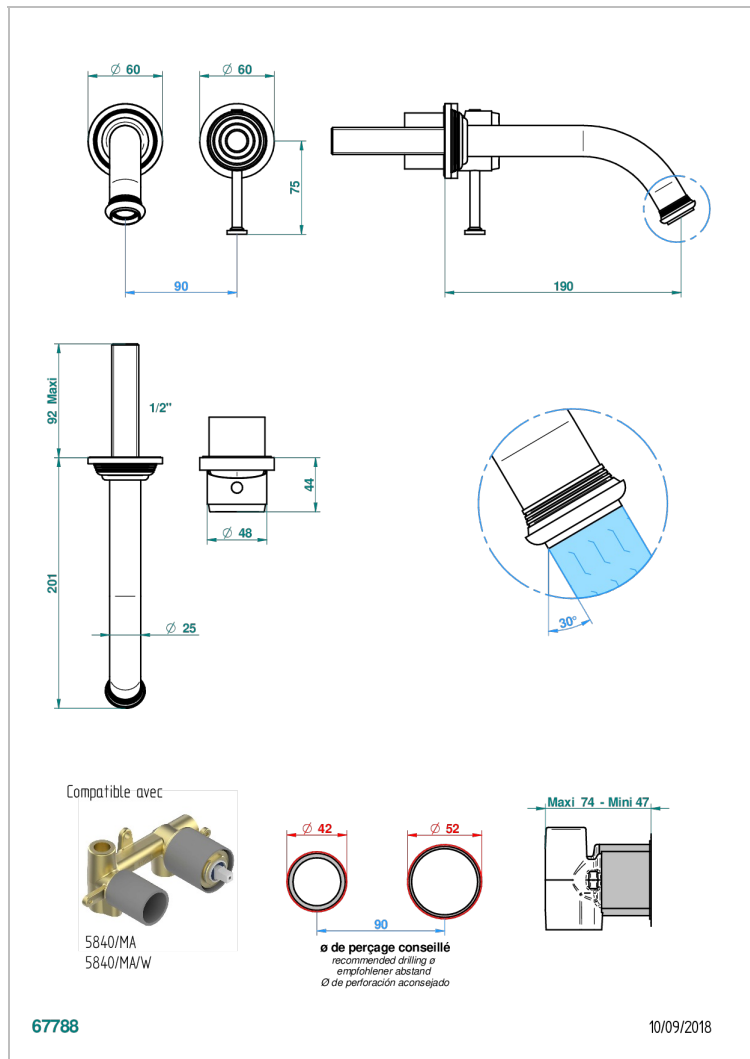

WEST COAST С РУЧКАМИ-КРЕСТИКАМИ С ГИЛЬОШЕМ

THG
PARIS

U9C-6541B

Trim only for Built-in basin mixer with spout (two x 1/2" inlets and one 1/2" outlet), without waste

ХАРАКТЕРИСТИКИ

- West coast с ручками-крестиками с гильошем
- Trim only for Built-in basin mixer with spout (two x 1/2" inlets and one 1/2" outlet), without waste