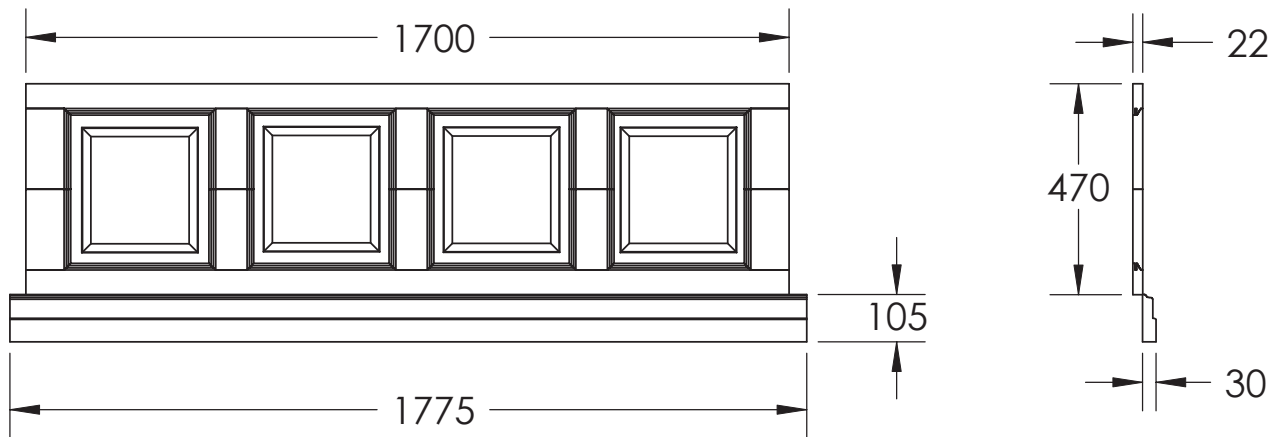

Furniture Collection	
Bath Panel	Raised and Fielded 1700 pannel

We recommend that all products are purchased with the assistance of a specialist bathroom retailer and always installed by an experienced installer who is a member of a recognized association. All sizes quoted are nominal: items may vary by plus or minus 2% against the figures quoted. When planning installations where dimensions are critical, it is essential that the space allowed for individual items is physically checked. Imperial Bathrooms can not be held liable for any costs associated with items not fitting in any given area. The contents of this statement are based on information correct at the time of publication. We reserve the right to make alterations and changes in product characteristics, fixing, packaging, operation etc at any time without notice.