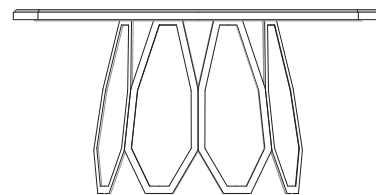

TABLE

Borgia Square

Base and top frame in: polished stainless steel, antique bronze finish, antique silver finish.
Top available in mirror, marble and decorative liquid metal finish.
Optional: mosaic inserts on basement.

Technical Features

Design Massimiliano Raggi

W: 150 cm x D: 150 cm x H: 74 cm

W: 59" x D: 59" x H: 29 ¹/₈"