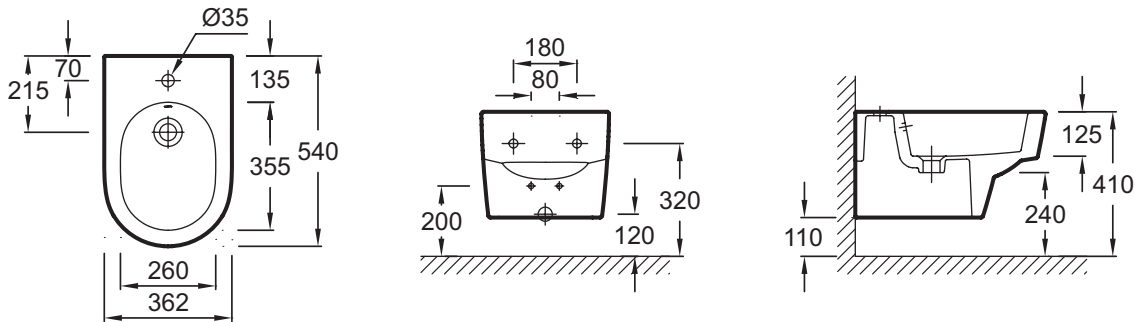

EMG0002

Collection: ODÉON RIVE GAUCHE

Finish*:

00 - White

Main features:

Features

- DIMENSIONS: 54 x 36.20 cm
- MATERIAL: Ceramic
- HEIGHT: Comfort
- PRODUCT INCLUDED: (Tap not included)
- WEIGHT: 20 kg
- INSTALLATION TYPE: Wall-hung
- RIM TYPE: Rimless
- TOILET BOWL FIXINGS: Invisible

Consumer benefits

- ESTHETIC: Elegance and discretion with the invisible fixings.
- FAST, EASY CLEANING: Smooth-sided bidet for visibility and total accessibility

Technical drawing

Product Specification: Wall-hung bidet. EMG0002. Collection: ODÉON RIVE GAUCHE. DIMENSIONS: 54 x 36.20 cm. WEIGHT: 20 kg. MATERIAL: Ceramic. INSTALLATION TYPE: Wall-hung. HEIGHT: Comfort. RIM TYPE: Rimless. PRODUCT INCLUDED: (Tap not included). TOILET BOWL FIXINGS: Invisible.