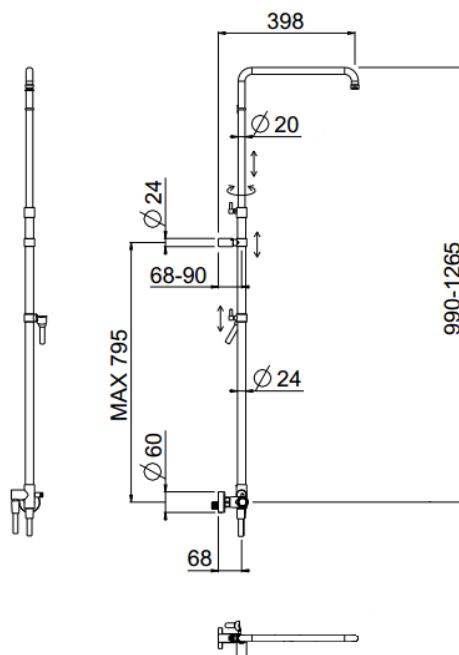

Rigoletto telescopic exposed

Rigoletto telescopic exposed single shower column
00-0830-CR

TECHNICAL INFORMATION

Telescopic shower column with integrated diverter, turning bar with adjustable mounting. Without mixer, shower and shower head. Smooth double anti-torsion PVC flexible hose, cm 150. CHROME

Flow rate:
x rubinetto

FEATURES

double anti-torsion

adjustable telescopic shower column

inspectable square

PICTURE

SPARE PARTS

TECHNICAL DRAWING