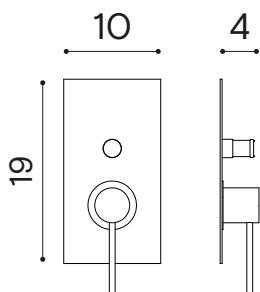

Shine – MV Wall mounted bathshower mixer with diverter

Design By

Ex.t

Code

EXMVSHOT
EXMVSHSAT
EXMVSHBR

Category

Tapware

Module Dimensions

10 x 4 x h 19 cm

Materials

Brass

Colours

- Satin steel
- Brass
- Bronze

Weight

-

Packaging Dimensions

-

ex.t

info@ex-t.com / ex-t.com

Shine - MV Wall mounted bathshower mixer with diverter

Scale 1:2