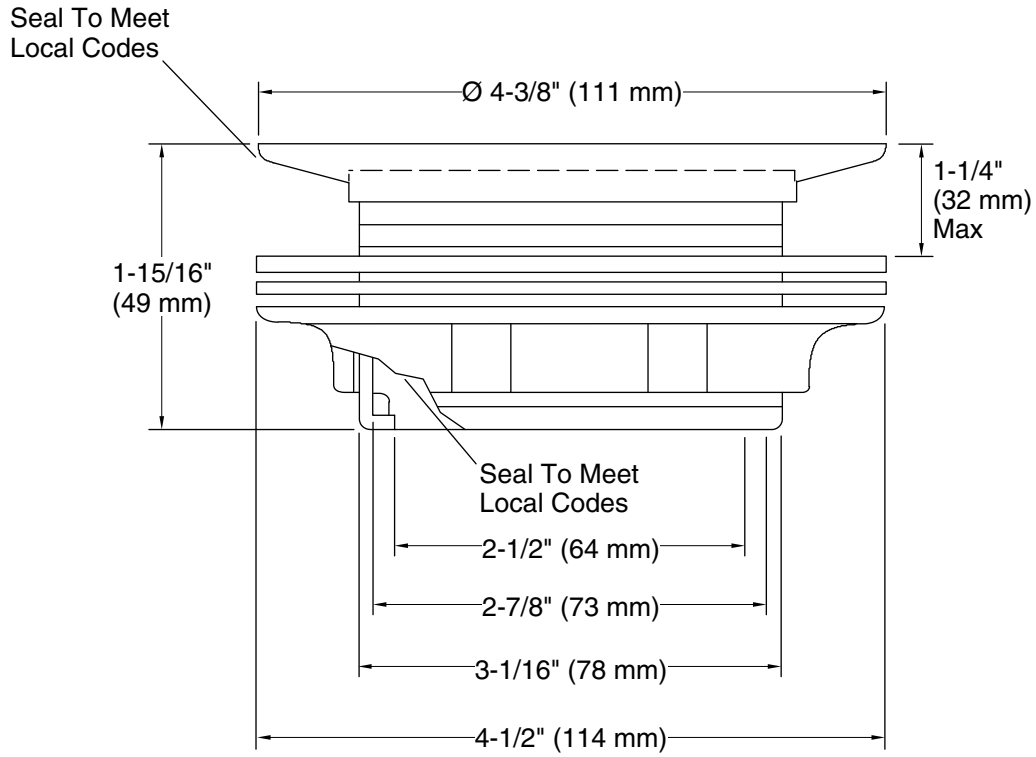

Features

- Solid brass construction for durability and reliability.
- Round, perforated strainer shower drain.
- For use with acrylic, fiberglass, cast iron or Vikrell® shower bases.

Installation

- For use with 2" metal or plastic pipe; includes 2" plastic pipe gasket/bushing.

Technical Information

All product dimensions are nominal.

Notes

Install this product according to the installation guide.