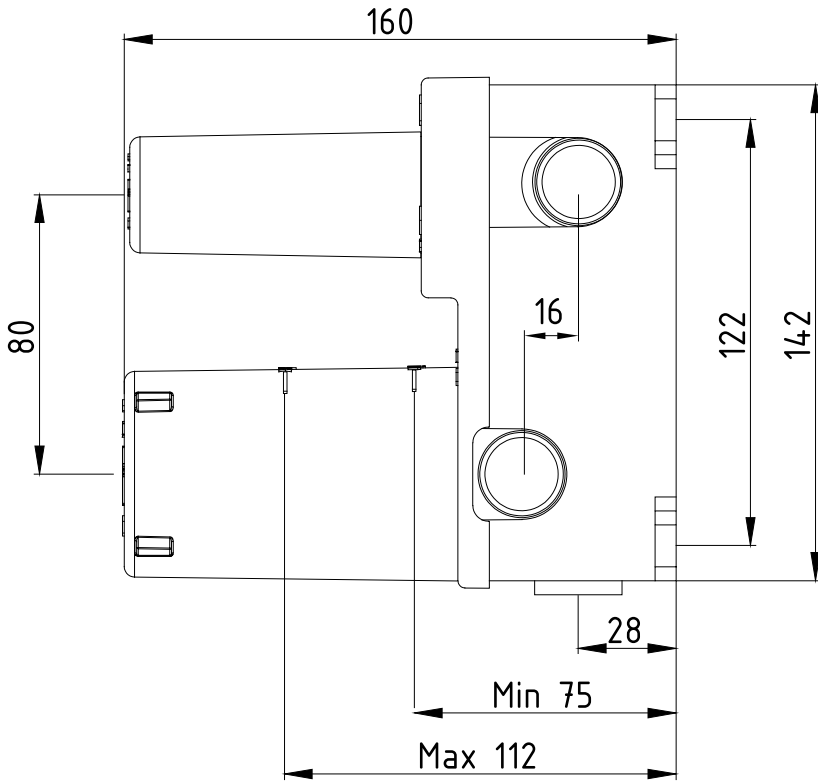

## ANKASTRE BANYO/DUŞ BATARYALARI CONCEALED BATH/SHOWER MIXERS

Ürün Kodu : 102866301 - Ankastra Banyo Bataryası Sıva Altı Grubu - 3 Yollu - Altın Görünümlü (İhracat Kodu: 102866301EX)  
Product Code: 102866301 - Concealed Bath Mixer Flush Mounted Group - 3 Way Diverter - Gold Effect (Export Code: 102866301EX)  
\*Localization product codes are available.