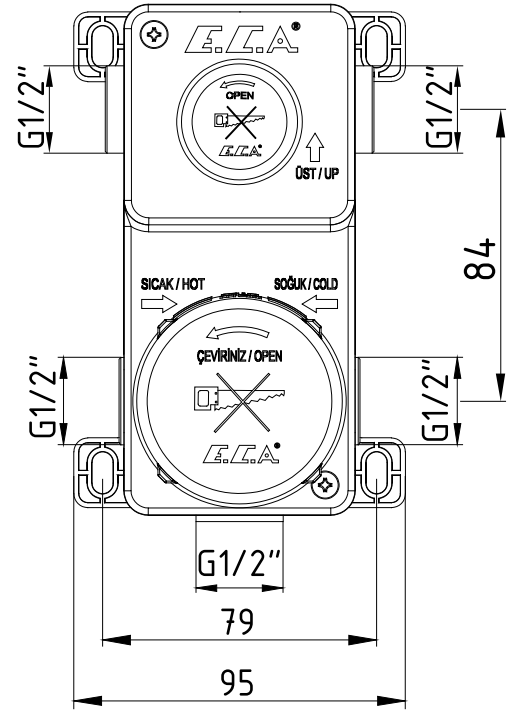

## ANKASTRE BANYO/DUŞ BATARYALARI CONCEALED BATH/SHOWER MIXERS

Ürün Kodu : 102866301 - Ankastra Banyo Bataryası Sıva Altı Grubu - 3 Yollu - Altın Görünümlü (İhracat Kodu: 102866301EX)  
Product Code: 102866301 - Concealed Bath Mixer Flush Mounted Group - 3 Way Diverter - Gold Effect (Export Code: 102866301EX)  
\*Localization product codes are available.