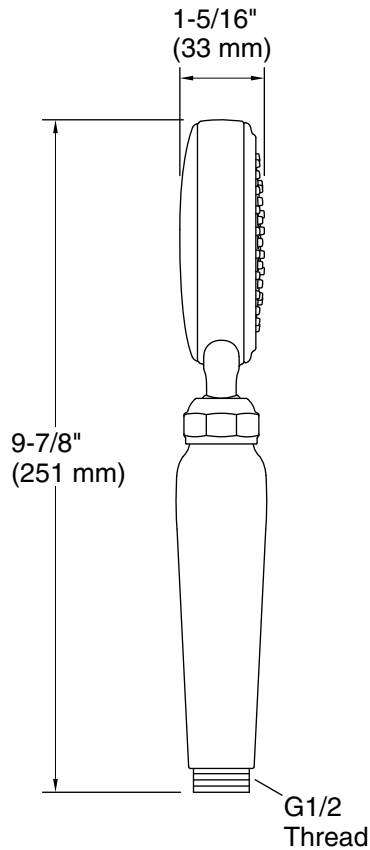

Features

- Air-induction technology maximizes the air/water mix for a powerful, even flow.
- Optimized sprayface with 48 nozzles delivers a more focused coverage.
- Ergonomic sprayhead pivots to allow precise adjustment for targeted hydromassage.
- MasterClean™ sprayface is easy-to-clean.
- 1.75 gpm (6.6 lpm) maximum flow rate.
- Requires K-8593 or K-9514 shower hose (sold separately).
- Coordinates with other products in the Artifacts collection.

Required Products/Accessories

- K-8593 72" Shower Hose
- K-9514 60" Shower Hose

Recommended Products/Accessories

- K-23723 Faucet cleaner

Codes/Standards

- ASME A112.18.1/CSA B125.1
- DOE - Energy Policy Act 1992
- EPA WaterSense®
- California Energy Commission (CEC)

Technical Information

All product dimensions are nominal.

Handshower:

Rated maximum flow: 1.75 gal/min (6.6 l/min)

Pressure: 45 psi (3.1 bar)

Notes

Install this product according to the installation instructions.