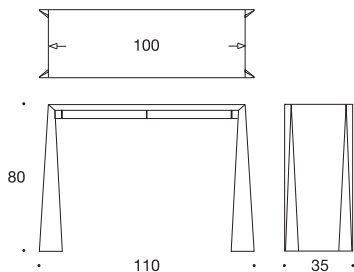

sizes

NX-03
83x98 cm

Drawers

NY-13
110x35x80 cm

NY-33
130x35x80 cm

finishes

Walnut

White