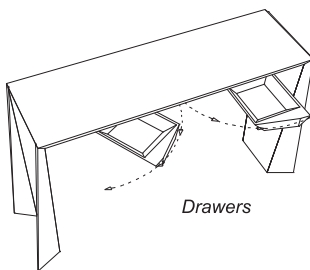

NARUK design : V. Gallega

Mirrors

Console tables

Collection of consoles and mirrors made in made in lacquered MDF or veneered in walnut.

The underside of the top has two swivelling trays integrated in the structure.

sizes

NX-03
83x98 cm

Drawers

NY-13
110x35x80 cm

NY-33
130x35x80 cm

finishes

Walnut

White