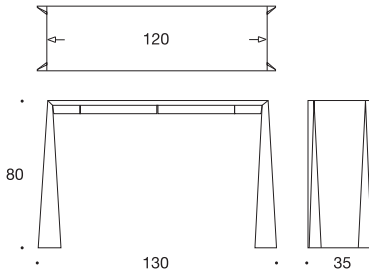

sizes

NX-03
83x98 cm

Drawers

NY-13
110x35x80 cm

NY-33
130x35x80 cm

finishes

Walnut

White