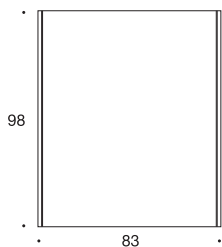

sizes

NX-03
83x98 cm

Drawers

NY-13
110x35x80 cm

NY-33
130x35x80 cm

finishes

Walnut

White