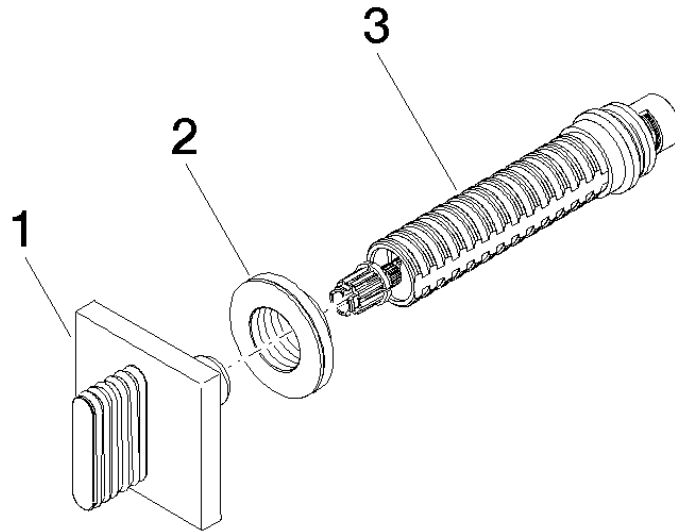

CL.1 Wall valve clockwise closing 3/4" - Brushed Champagne (22kt Gold)

CL.1

36 618 705

- with WAVES structure
- rosette 60 x 60 mm
- without marking
- head part with cut-to-length spindle and sleeve

	Brushed Champagne (22kt Gold)	36 618 705-46
	Chrome	36 618 705-00
	Brushed Platinum	36 618 705-06
	Dark Chrome	36 618 705-19
	Champagne (22kt Gold)	36 618 705-47
	Brushed Dark Platinum	36 618 705-99

## CL.1 Wall valve clockwise closing 3/4" - Brushed Champagne (22kt Gold)

CL.1

36 618 705

mm [inches]

## CL.1 Wall valve clockwise closing 3/4" - Brushed Champagne (22kt Gold)

---

CL.1

36 618 705