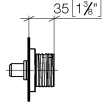

CL.1 Wall valve clockwise closing 3/4" - Brushed Champagne (22kt Gold)

CL.1

36 618 705

- with WAVES structure
- rosette 60 x 60 mm
- without marking
- head part with cut-to-length spindle and sleeve

	Brushed Champagne (22kt Gold)	36 618 705-46
	Chrome	36 618 705-00
	Brushed Platinum	36 618 705-06
	Dark Chrome	36 618 705-19
	Champagne (22kt Gold)	36 618 705-47
	Brushed Dark Platinum	36 618 705-99

## CL.1 Wall valve clockwise closing 3/4" - Brushed Champagne (22kt Gold)

CL.1

36 618 705

mm [inches]

## CL.1 Wall valve clockwise closing 3/4" - Brushed Champagne (22kt Gold)

---

CL.1

36 618 705