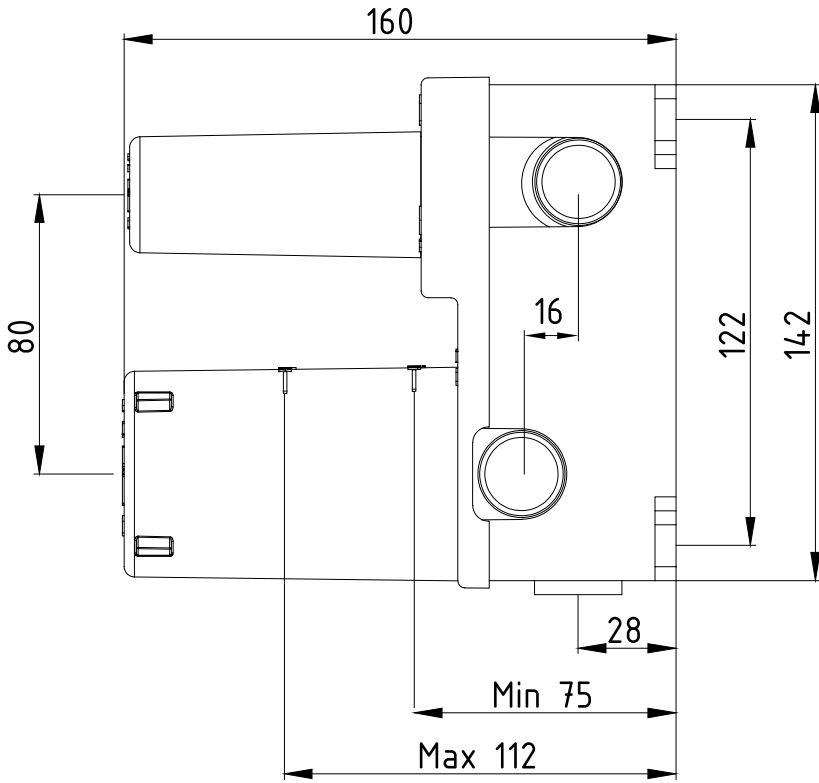

ANKASTRE BANYO/DUŞ BATARYALARI CONCEALED BATH/SHOWER MIXERS

E.C.A.®

Ürün Kodu : 102166301C4 - Ankastra Banyo Bataryası Sıva Altı Grubu - 3 Yollu - Mat Beyaz (İhracat Kodu: 102166301C4EX)

Product Code: 102166301C4 - Concealed Bath Mixer Flush Mounted Group - 3 Way Diverter - Matt White (Export Code: 102166301C4EX)

*Localization product codes are available.

Aralık 2020 / December 2020

www.eca.com.tr

E.C.A. önceden haber vermeksizin, ürünler ve ürünlerin teknik detaylarında değişiklik yapma hakkını saklı tutar.

We reserve the right to alter product specification and colors and to make technical modifications without prior notice.

Elginkan