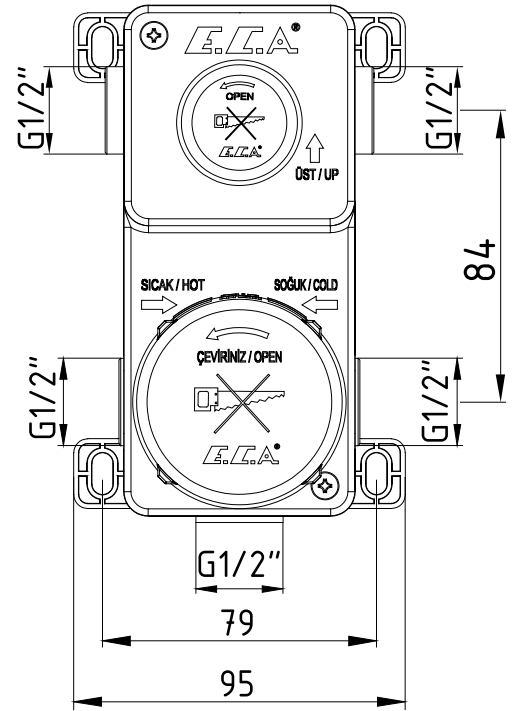

ANKASTRE BANYO/DUŞ BATARYALARI CONCEALED BATH/SHOWER MIXERS

E.C.A.®

Ürün Kodu : 102166301C4 - Ankastra Banyo Bataryası Sıva Altı Grubu - 3 Yollu - Mat Beyaz (İhracat Kodu: 102166301C4EX)

Product Code: 102166301C4 - Concealed Bath Mixer Flush Mounted Group - 3 Way Diverter - Matt White (Export Code: 102166301C4EX)

*Localization product codes are available.

Aralık 2020 / December 2020

www.eca.com.tr

E.C.A. önceden haber vermeksizin, ürünler ve ürünlerin teknik detaylarında değişiklik yapma hakkını saklı tutar.

We reserve the right to alter product specification and colors and to make technical modifications without prior notice.

Elginkan