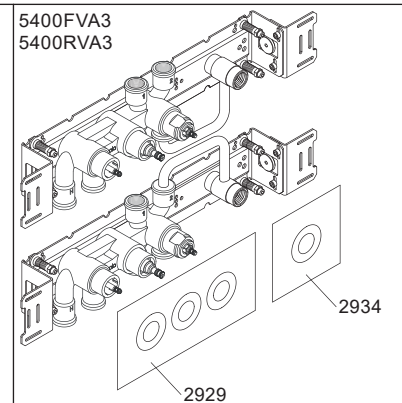

5400A4:
 5600A4:

32 mm

14 mm

	L	L1	L2	H	H1	D
5400DV	395 mm 15 1/2"	264 mm 10"	268 mm 10"	95 mm 3 3/4"	170 mm 6 3/4"	70 mm 2 3/4"
5100, 5200V, 5300, 5400V, 5600V	490 mm 19 1/2"	359 mm 14"	367 mm 14 1/2"			
5100X, 5400NV, 5400TV	570 mm 19 1/2"	439 mm 17"	447 mm 17 5/8"			
5400FV, 5400RV	649 mm 25 1/2"	519 mm 20 3/8"	522 mm 20 1/2"			

1. MAX. 16 Bar
 232 Psi

2. MAX. 4 Bar
 58 Psi

! Water - Wasser - Vand - Vatten - Water - Leau !
! MAX 1 Minute - Minut - Minuut !

5400VA3

- NR51: VR5251, VR2279+B+C, VR2A
- NR52: VR5252, VR5253, VR5255, VR5256, VR2279+B+C, VR3113, VR2A
- NR64: VR5251, VR2279+B+C, VR2A
- VR5250+: VR5248+, VR5249+, VR5257, VR5258, VR5259, VR5260
- VR5257+: VR5257+, VR5259+
- VR5258+: VR5258+, VR5260+
- VR5268+: 2xVR2C, VR1902, VR5268
- VR5410+: 2xVR2C, VR718, VR5270+