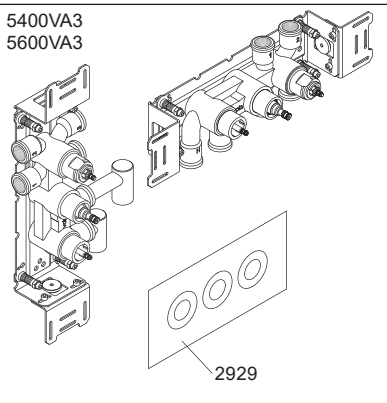

5400A4:
 5600A4:

32 mm

14 mm

	L	L1	L2	H	H1	D
5400DV	395 mm 15 1/2"	264 mm 10"	268 mm 10"	95 mm 3 3/4"	170 mm 6 3/4"	70 mm 2 3/4"
5100, 5200V, 5300, 5400V, 5600V	490 mm 19 1/2"	359 mm 14"	367 mm 14 1/2"			
5100X, 5400NV, 5400TV	570 mm 19 1/2"	439 mm 17"	447 mm 17 5/8"			
5400FV, 5400RV	649 mm 25 1/2"	519 mm 20 3/8"	522 mm 20 1/2"			

1. MAX. 16 Bar
 232 Psi

2. MAX. 4 Bar
 58 Psi

! Water - Wasser - Vand - Vatten - Water - Leau !
! MAX 1 Minute - Minut - Minuut !

5400VA3

- NR51: VR5251, VR2279+B+C, VR2A
- NR52: VR5252, VR5253, VR5255, VR5256, VR2279+B+C, VR3113, VR2A
- NR64: VR5251, VR2279+B+C, VR2A
- VR5250+: VR5248+, VR5249+, VR5257, VR5258, VR5259, VR5260
- VR5257+: VR5257+, VR5259+
- VR5258+: VR5258+, VR5260+
- VR5268+: 2xVR2C, VR1902, VR5268
- VR5410+: 2xVR2C, VR718, VR5270+