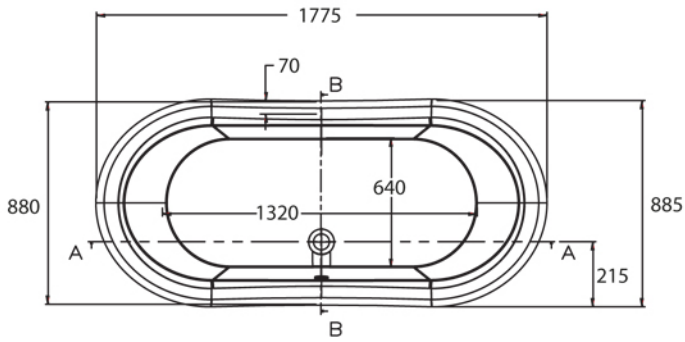

ACRYLIC BATHTUB Collection	
Code	Description
9345	Acrylic bathtub 1640mm White

Verona - Italy
tel. +39 045 8006917
fax. +39 045 8020111
gentry-home.com

ACRYLIC BATHTUB Collection	
Code	Description
9346	Acrylic bathtub 1770mm White

Verona - Italy
 tel. +39 045 8006917
 fax. +39 045 8020111
 gentry-home.com

ACRYLIC BATHTUB Collection	
Code	Description
0200-C 0201-I/N/O/OR 0201-B/ND/R	<p>Traditional bath waste with drain stopper up and down, overflow complete with exposed pipes for floor connector and siphon</p> <p>Chrome Incalux, Nickel, Dark Gold, Rose Gold Bronze, Dark Nickel, Copper</p>