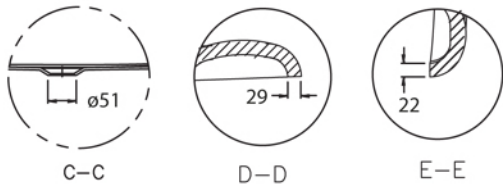

ACRYLIC BATHTUB Collection	
Code	Description
9346	Acrylic bathtub 1770mm White

Verona - Italy
tel. +39 045 8006917
fax. +39 045 8020111
gentry-home.com