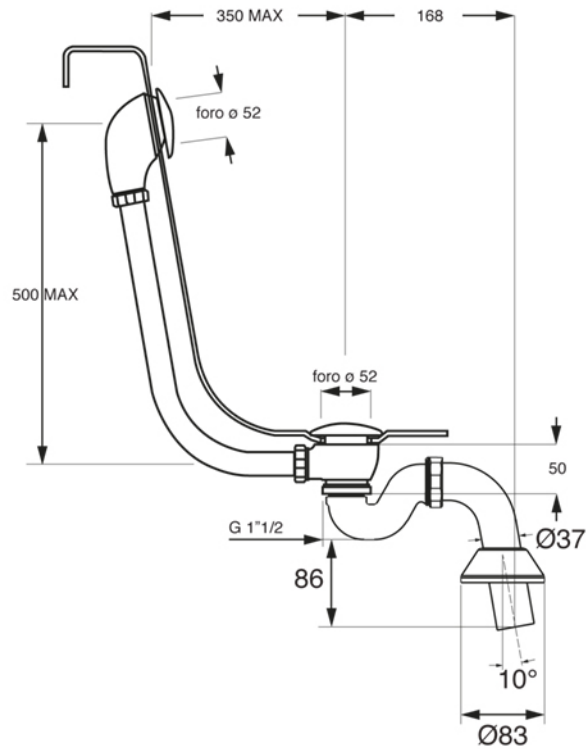

ACRYLIC BATHTUB Collection	
Code	Description
9345	Acrylic bathtub 1640mm White

Verona - Italy
tel. +39 045 8006917
fax. +39 045 8020111
gentry-home.com

ACRYLIC BATHTUB Collection	
Code	Description
9346	Acrylic bathtub 1770mm White

Verona - Italy
 tel. +39 045 8006917
 fax. +39 045 8020111
 gentry-home.com

ACRYLIC BATHTUB Collection	
Code	Description
0200-C 0201-I/N/O/OR 0201-B/ND/R	<p>Traditional bath waste with drain stopper up and down, overflow complete with exposed pipes for floor connector and siphon</p> <p>Chrome Incalux, Nickel, Dark Gold, Rose Gold Bronze, Dark Nickel, Copper</p>