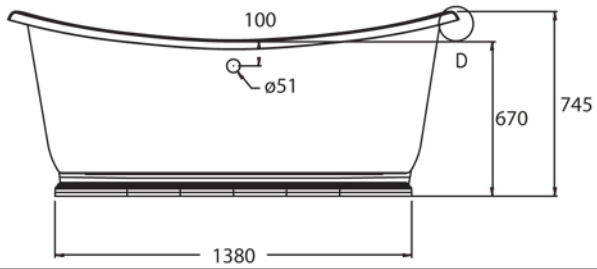

ACRYLIC BATHTUB Collection	
Code	Description
9345	Acrylic bathtub 1640mm White

Verona - Italy
tel. +39 045 8006917
fax. +39 045 8020111
gentry-home.com

ACRYLIC BATHTUB Collection	
Code	Description
9346	Acrylic bathtub 1770mm White

Verona - Italy
 tel. +39 045 8006917
 fax. +39 045 8020111
 gentry-home.com

ACRYLIC BATHTUB Collection	
Code	Description
0200-C 0201-I/N/O/OR 0201-B/ND/R	<p>Traditional bath waste with drain stopper up and down, overflow complete with exposed pipes for floor connector and siphon</p> <p>Chrome Incalux, Nickel, Dark Gold, Rose Gold Bronze, Dark Nickel, Copper</p>