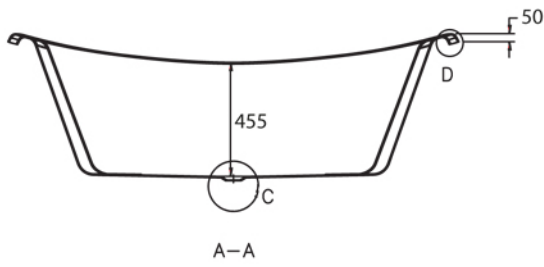

ACRYLIC BATHTUB Collection	
Code	Description
9346	Acrylic bathtub 1770mm White

Verona - Italy
tel. +39 045 8006917
fax. +39 045 8020111
gentry-home.com