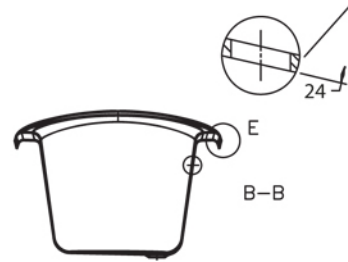

ACRYLIC BATHTUB Collection	
Code	Description
9346	Acrylic bathtub 1770mm White