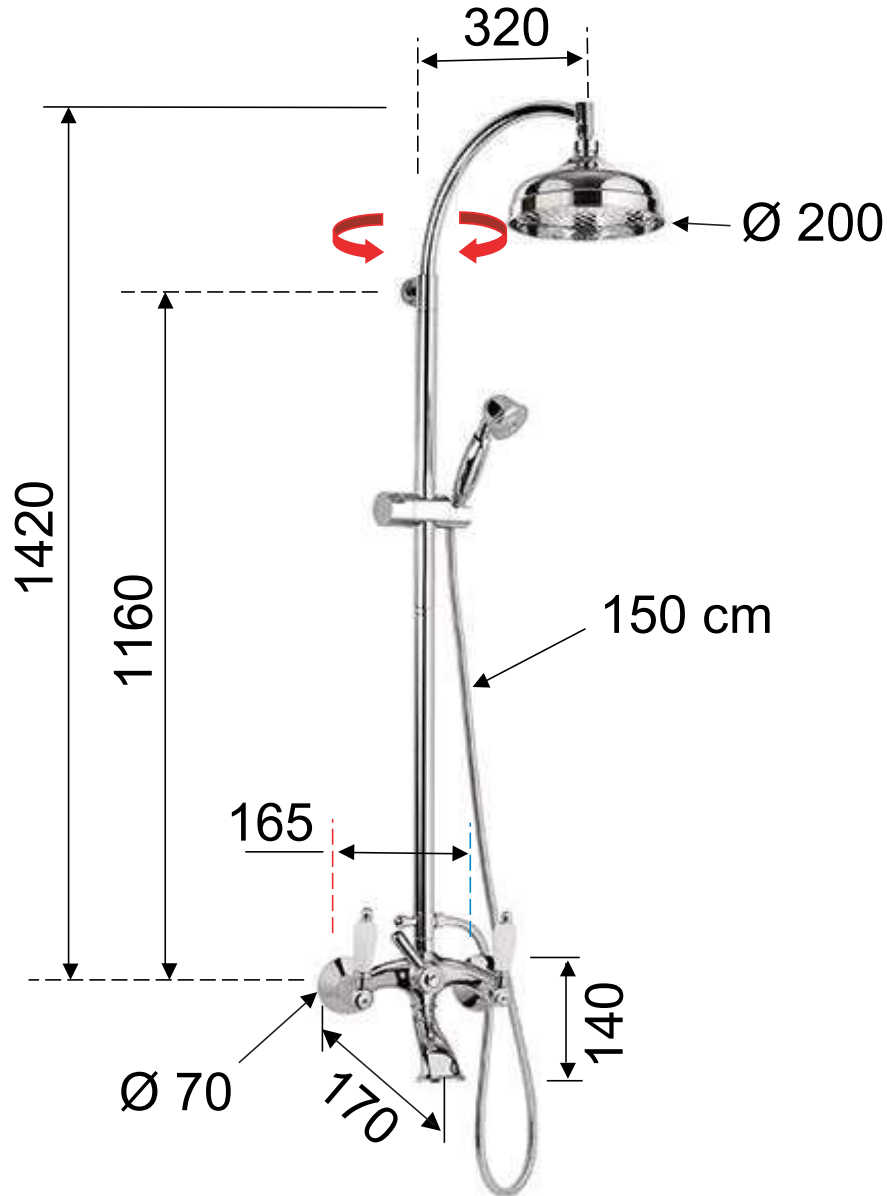

DANIEL

SCHEDA TECNICA TECHNICAL FEATURES

ART. COD.

RT413689

MATERIALI / MATERIALS

OTTONE CROMATO / CHROME PLATED BRASS

CROMATURA / CHROME PLATING

UNI EN 248